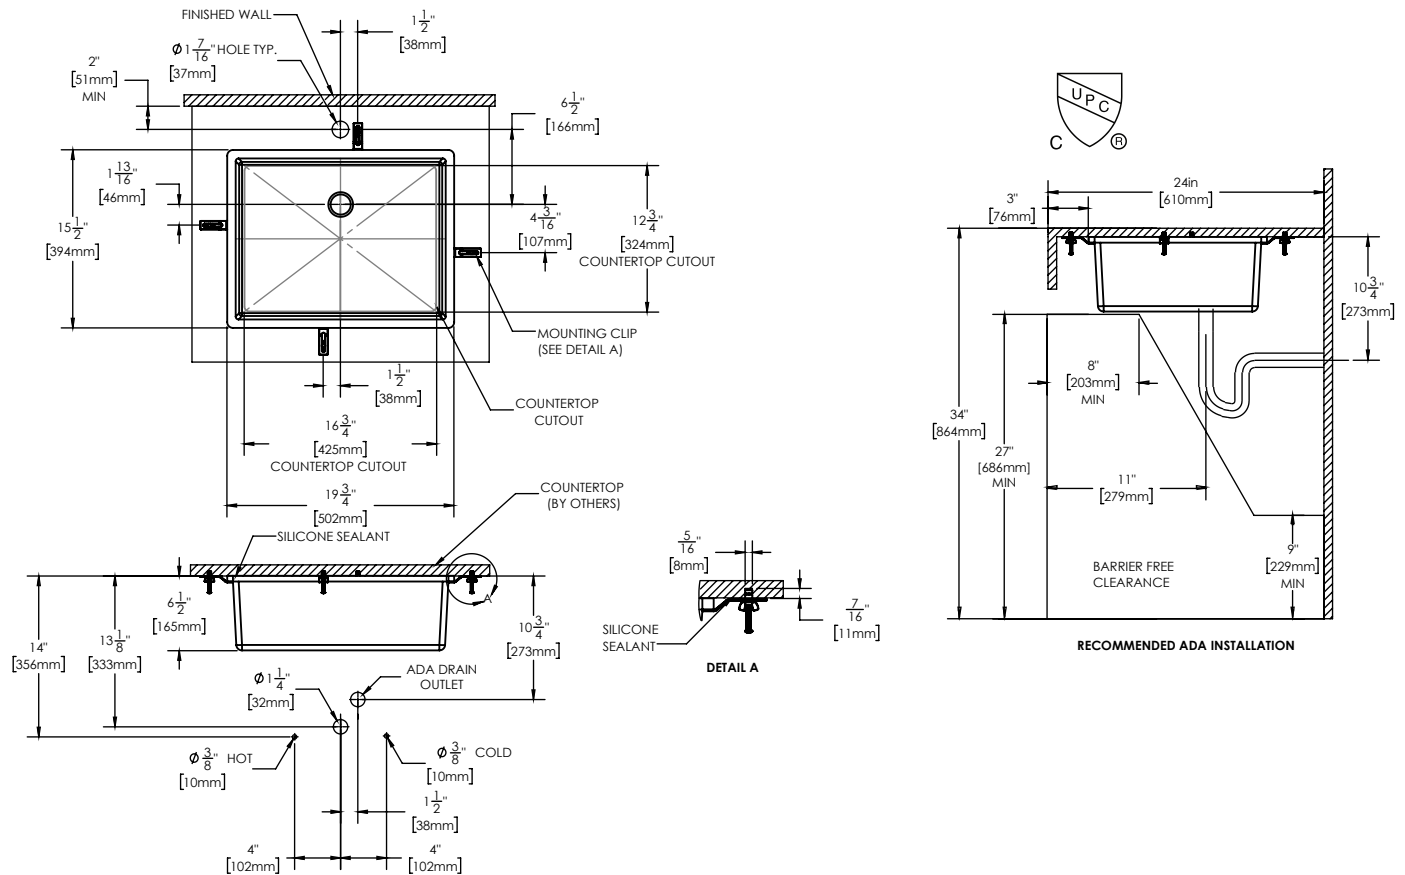

Westmere Sink

FEATURES:

- Concealed overflow drain
- Vitreous China
- For rectangular cutout: 16-3/4" X 12-3/4"
- Basin clamps included
- White finish

STANDARDS:

- cUPC certified
- ASME A112.19.2/CSA B45.1 compliant

WARRANTY:

Visit www.speakman.com for full product warranty information

- 1 Year Limited Warranty

All dimensions are in inches (millimeters) unless otherwise specified and are subject to change without notice.