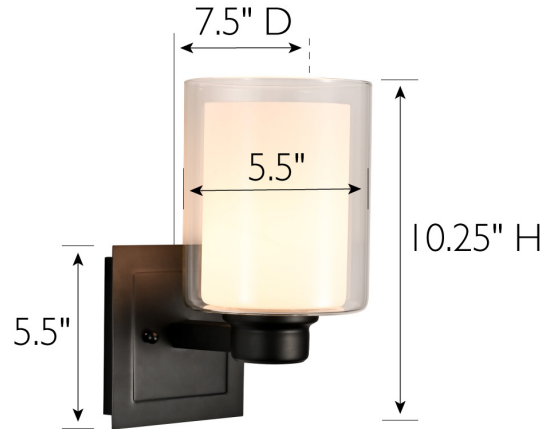

Oslo I-Light Dimmable Wall Light Matte Black

SPECIFICATIONS

MOUNTING:	Wall Mount	LED BRIGHTNESS (LUMENS):	N/A
SLOPED CEILING ADAPTABLE:	No	LED COLOR CORRELATED TEMPERATURE (CCT):	N/A
LAMP TYPE:	1 E26 Medium Base Bulb	LED COLOR RENDERING INDEX (CRI):	N/A
BULB INCLUDED:	No	LED EFFICACY:	N/A
WATTS PER BULB:	60W or LED Equivalent	LED AVERAGE RATED LIFE:	N/A
TOTAL WATTAGE:	60W or LED Equivalent	ENERGY EFFICIENT:	No
DIMMABLE:	Yes	LIGHTING AMPS:	0.5
MATERIAL CONSTRUCTION:	Steel	VOLTAGE:	120V
ASSEMBLED DIMENSIONS:	10.25" H x 5.5" L x 7.5" D		
WEIGHT:	3.49 lbs.		
BACKPLATE DIMENSIONS:	5.5" H x 5.5" L x 0.75" D		
CANOPY/PLATE DIMENSIONS:	N/A		
GLASS/SHADE DIMENSIONS:	Inner: 6" H x 4.25" L x 4.25" D Outer: 6.5" H x 5.5" L x 5.5" D		
GLASS/SHADE MATERIAL:	Glass		
GLASS/SHADE TYPE:	Inner Frosted, Outer Clear		
GLASS/SHADE COLOR:	Inner White, Outer Clear		