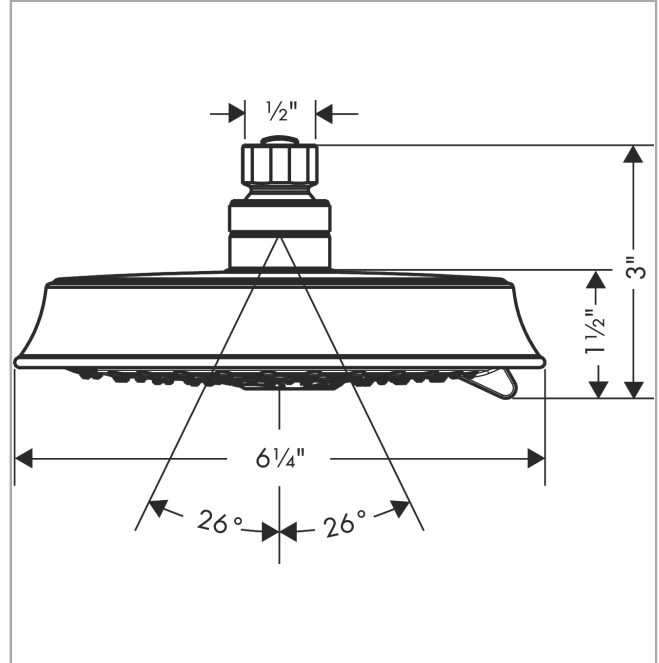

**Raindance Classic
Showerhead 150 3-Jet, 2.5 GPM**

Finishes : **brushed nickel** Part no. : **28471821**

Description

Features

- Spray modes: RainAir, BalanceAir, Whirl
- 86 no-clog spray channels
- Flow: 2.5 GPM (9.5 L/Min)
- Fully-finished matching spray face

Item details

List Price \$ 380.00

Technology

Compliance

Product image

Scale drawing

Raindance Classic
Showerhead 150 3-Jet, 2.5 GPM
Finishes : **brushed nickel** Part no. : **28471821**

Exploded drawing

Year of production: >10/12

Raindance Classic
Showerhead 150 3-Jet, 2.5 GPM
 Finishes : **brushed nickel** Part no. : **28471821**

Spare parts list

Year of production: >10/12

Pos.	Description	Part no.	Price	PU
1	filter packing	88649000	-	1