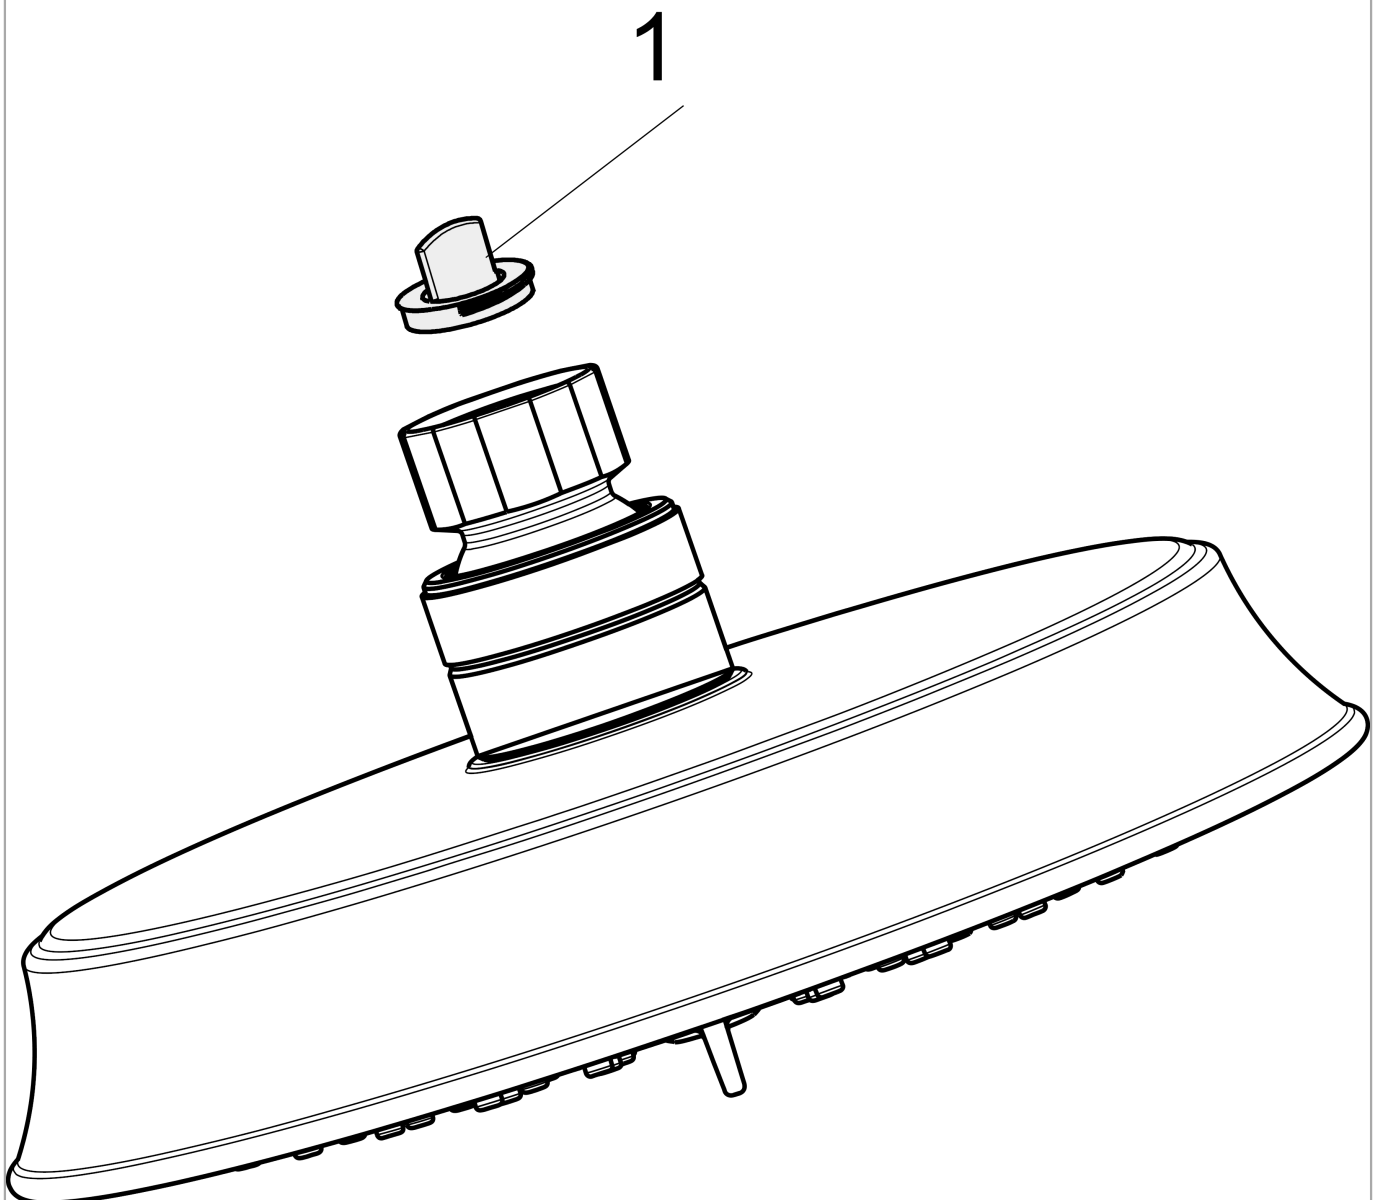

**Raindance Classic
Showerhead 150 3-Jet, 2.5 GPM**

Finishes : **brushed nickel** Part no. : **28471821**

Description

Features

- Spray modes: RainAir, BalanceAir, Whirl
- 86 no-clog spray channels
- Flow: 2.5 GPM (9.5 L/Min)
- Fully-finished matching spray face

Item details

List Price \$ 380.00

Technology

Compliance

Product image

Scale drawing

Raindance Classic
Showerhead 150 3-Jet, 2.5 GPM
Finishes : **brushed nickel** Part no. : **28471821**

Exploded drawing

Year of production: >10/12

Raindance Classic
Showerhead 150 3-Jet, 2.5 GPM
 Finishes : **brushed nickel** Part no. : **28471821**

Spare parts list

Year of production: >10/12

Pos.	Description	Part no.	Price	PU
1	filter packing	88649000	-	1