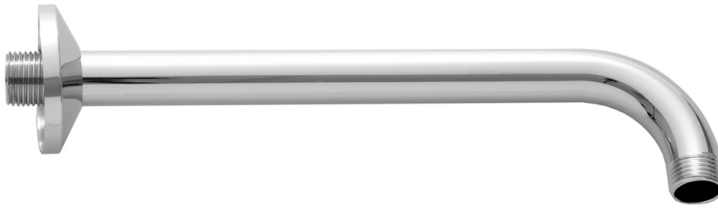

10" 90° Showerarm with Escutcheon

Model #: 8042-

FEATURES:

- Brass 90° showerarm with escutcheon
- 1/2" Male x 10" Male IPS
- 2 3/4" short drop on 90° bend
- Ideal for rainheads
- For ceiling support, see 4012, 4018, 4024, 4030, 4036, or custom lengths
- Other escutcheons and custom lengths available. Contact JACLO

AVAILABLE FINISHES:

Polished Chrome (PCH)	Satin Chrome (SC)	Bronze Umber (BU)
Satin Nickel (SN)	Pewter (PEW)	Caramel Bronze (CB)
Polished Nickel (PN)	Antique Brass (AB)	Antique Copper (ACU)
Oil-Rubbed Bronze (ORB)	Polished Brass (PB)	Polished Copper (PCU)
Vintage Bronze (VB)	Satin Brass (SB)	Matte Black (MBK)
Satin Gold (SG)	Polished Gold (PG)	Black Nickel (BKN)
White (WH)	Unlacquered Brass (ULB)	Satin Cooper (SCU)
Almond (ALD)	Amber (AMB)	Azure Blue (AZB)
Coral (COR)	Mint Green (GRN)	Stone Grey (GRY)
Lilac (LAC)	Light Blue (LBL)	Limon (LIM)
Plum (PLM)	Pink (PNK)	Red (RED)
Graphite (GPH)	Aged Unlacquered Brass (AUB)	