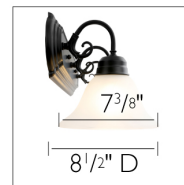

Millbridge Dimmable 3-Light Vanity Light with Alabaster Glass
Matte Black

SPECIFICATIONS

MOUNTING:	Wall Mount
SLOPED CEILING ADAPTABLE:	No
BULB INCLUDED:	No
WATTS PER BULB:	Maximum 60W Medium Base Bulb
TOTAL WATTAGE:	180W Maximum
DIMMABLE:	Yes
MATERIAL CONSTRUCTION:	Steel
ASSEMBLED DIMENSIONS:	8 1/2" H x 26 1/2" L x 8 1/2" D
WEIGHT:	5.43 lbs.
GLASS/SHADE DIMENSIONS:	3 3/8" H x 7 3/8" L x 7 3/8" D
GLASS/SHADE MATERIAL:	Glass
GLASS/SHADE TYPE:	Alabaster
GLASS/SHADE COLOR:	White