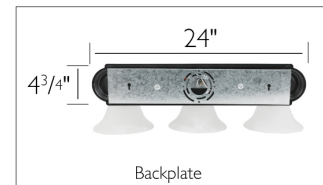

Millbridge Dimmable 3-Light Vanity Light with Alabaster Glass
Matte Black

SPECIFICATIONS

MOUNTING:	Wall Mount
SLOPED CEILING ADAPTABLE:	No
BULB INCLUDED:	No
WATTS PER BULB:	Maximum 60W Medium Base Bulb
TOTAL WATTAGE:	180W Maximum
DIMMABLE:	Yes
MATERIAL CONSTRUCTION:	Steel
ASSEMBLED DIMENSIONS:	8 1/2" H x 26 1/2" L x 8 1/2" D
WEIGHT:	5.43 lbs.
GLASS/SHADE DIMENSIONS:	3 3/8" H x 7 3/8" L x 7 3/8" D
GLASS/SHADE MATERIAL:	Glass
GLASS/SHADE TYPE:	Alabaster
GLASS/SHADE COLOR:	White