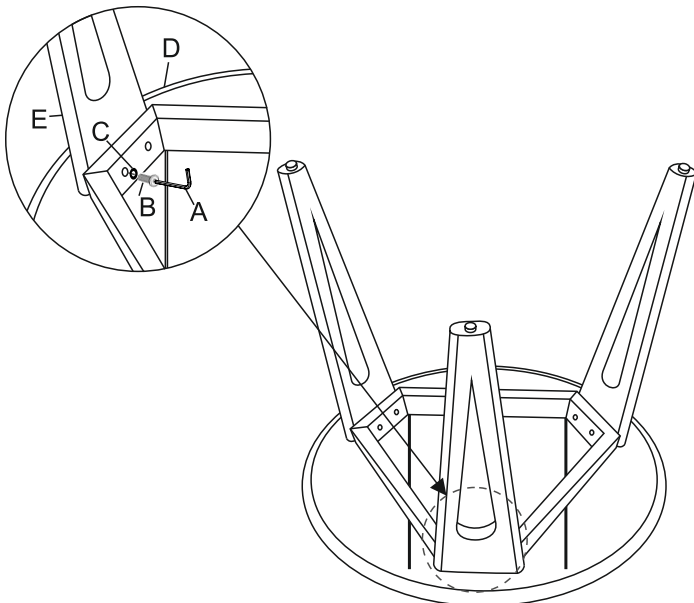

Assembly Instructions

Kershaw Coffee Table 30in

HARDWARE LIST:-

NO.	DESCRIPTION	IMAGE	QTY
A	ALLEN KEY (4mm)		1
B	ALLEN BOLT (6X35mm)		6
C	WASHER		6

PART LIST:-

NO.	DESCRIPTION	IMAGE	QTY
D	TABLE TOP		1
E	LEGS		3

Step :- 1

Step :- 2

Step :- 3

Step :- 4