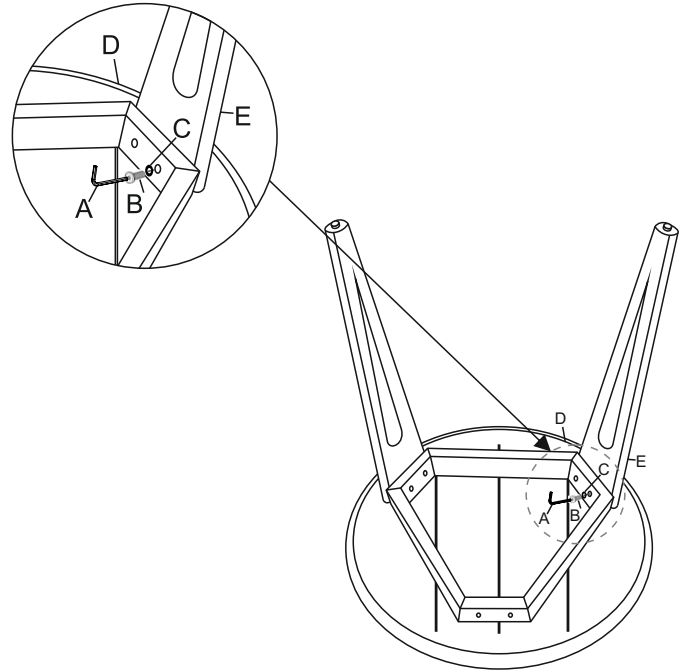

Assembly Instructions

Kershaw Coffee Table 30in

HARDWARE LIST:-

NO.	DESCRIPTION	IMAGE	QTY
A	ALLEN KEY (4mm)		1
B	ALLEN BOLT (6X35mm)		6
C	WASHER		6

PART LIST:-

NO.	DESCRIPTION	IMAGE	QTY
D	TABLE TOP		1
E	LEGS		3

Step :- 1

Step :- 2

Step :- 3

Step :- 4