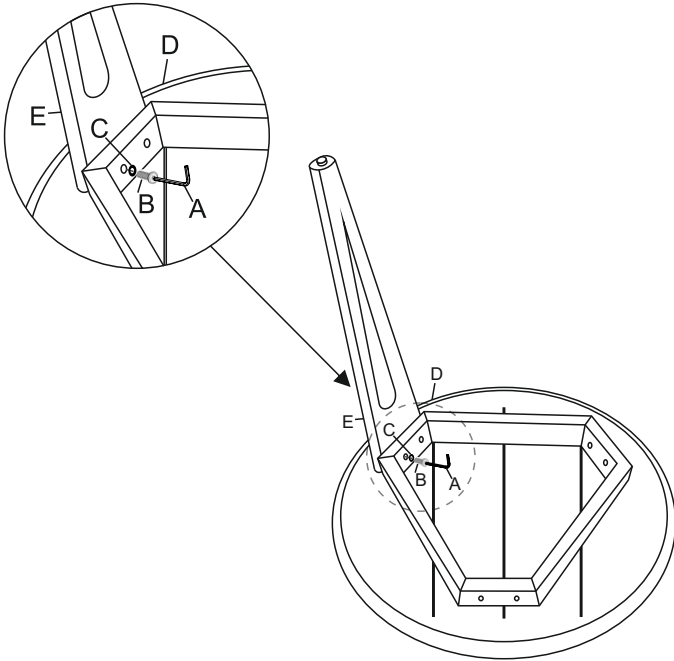

Assembly Instructions

Kershaw Coffee Table 30in

HARDWARE LIST:-

NO.	DESCRIPTION	IMAGE	QTY
A	ALLEN KEY (4mm)		1
B	ALLEN BOLT (6X35mm)		6
C	WASHER		6

PART LIST:-

NO.	DESCRIPTION	IMAGE	QTY
D	TABLE TOP		1
E	LEGS		3

Step :- 1