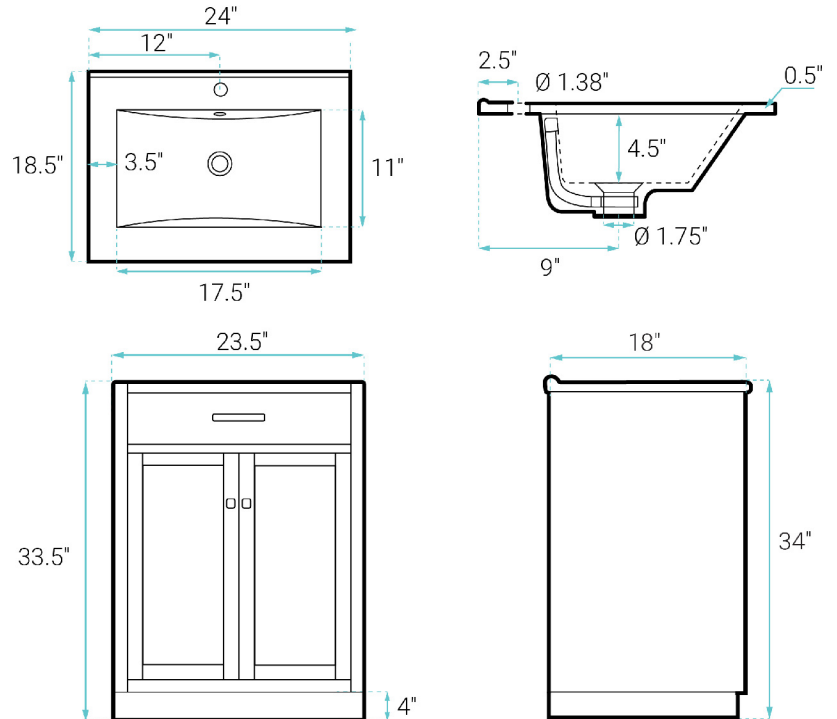

Burdon

Swiss Madison®
well made forever

Freestanding Vanity SM-BV431MB

FEATURES:

- Sleek, freestanding design
- Glazed ceramic, single sink
- Standard 1.75" drain hole
- Standard 1.38" faucet holes
- Chrome-finish overflow
- Hidden storage space

INSTALLATION:

Freestanding, assembly required

COLORS & FINISHES:

- White: SM-BV431MB
- Oak: SM-BV432

SPECIFICATIONS:

N.W: 88 lb.

W: 24" x D: 18.5" x H: 34"

Inner Sink: D: 11" x W: 17.5" x H: 4.5"

INCLUDED PARTS:

- Freestanding Vanity: SM-BV431-C
- Vanity Top Sink: SM-VT324MB

REQUIRED PARTS:

- Sink Drain*
- Drain Trap*
- Faucet*
- Water Supply Lines*

*Sold Separately by Swiss Madison