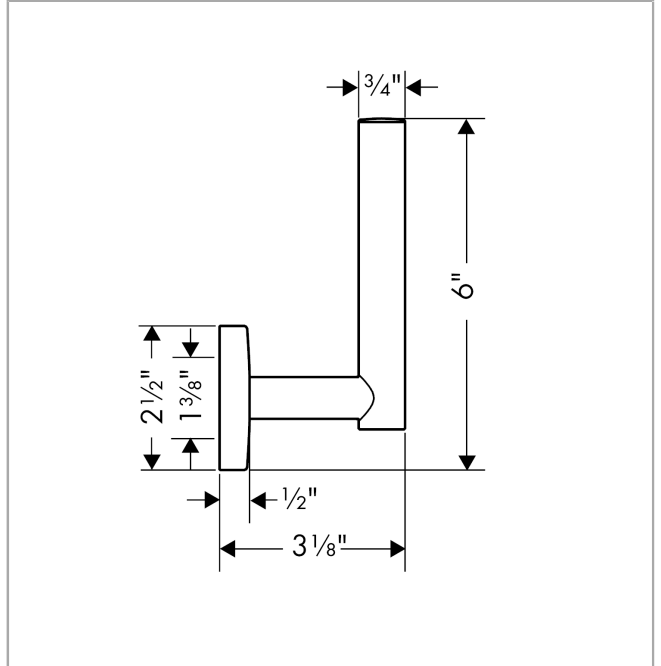

Logis

Spare Roll Holder

Finishes : **brushed nickel** Part no. : **40517820**

Description

Features

- Brass
- Wall-mounted
- Holds spare roll

Item details

List Price \$ 116.00

Product image

Scale drawing

Logis

Spare Roll Holder

Finishes : **brushed nickel**

Part no. : **40517820**

Exploded drawing

Year of production: >11/08

Logis

Spare Roll Holder

Finishes : **brushed nickel** Part no. : **40517820**

Spare parts list

Year of production: >11/08

Pos.	Description	Part no.	Price	PU
1	escutcheon	98538820	-	1
2	support element	98539000	-	1
3	hollow set screw M4x4	98540000	-	1
4	mounting set	96179000	-	1