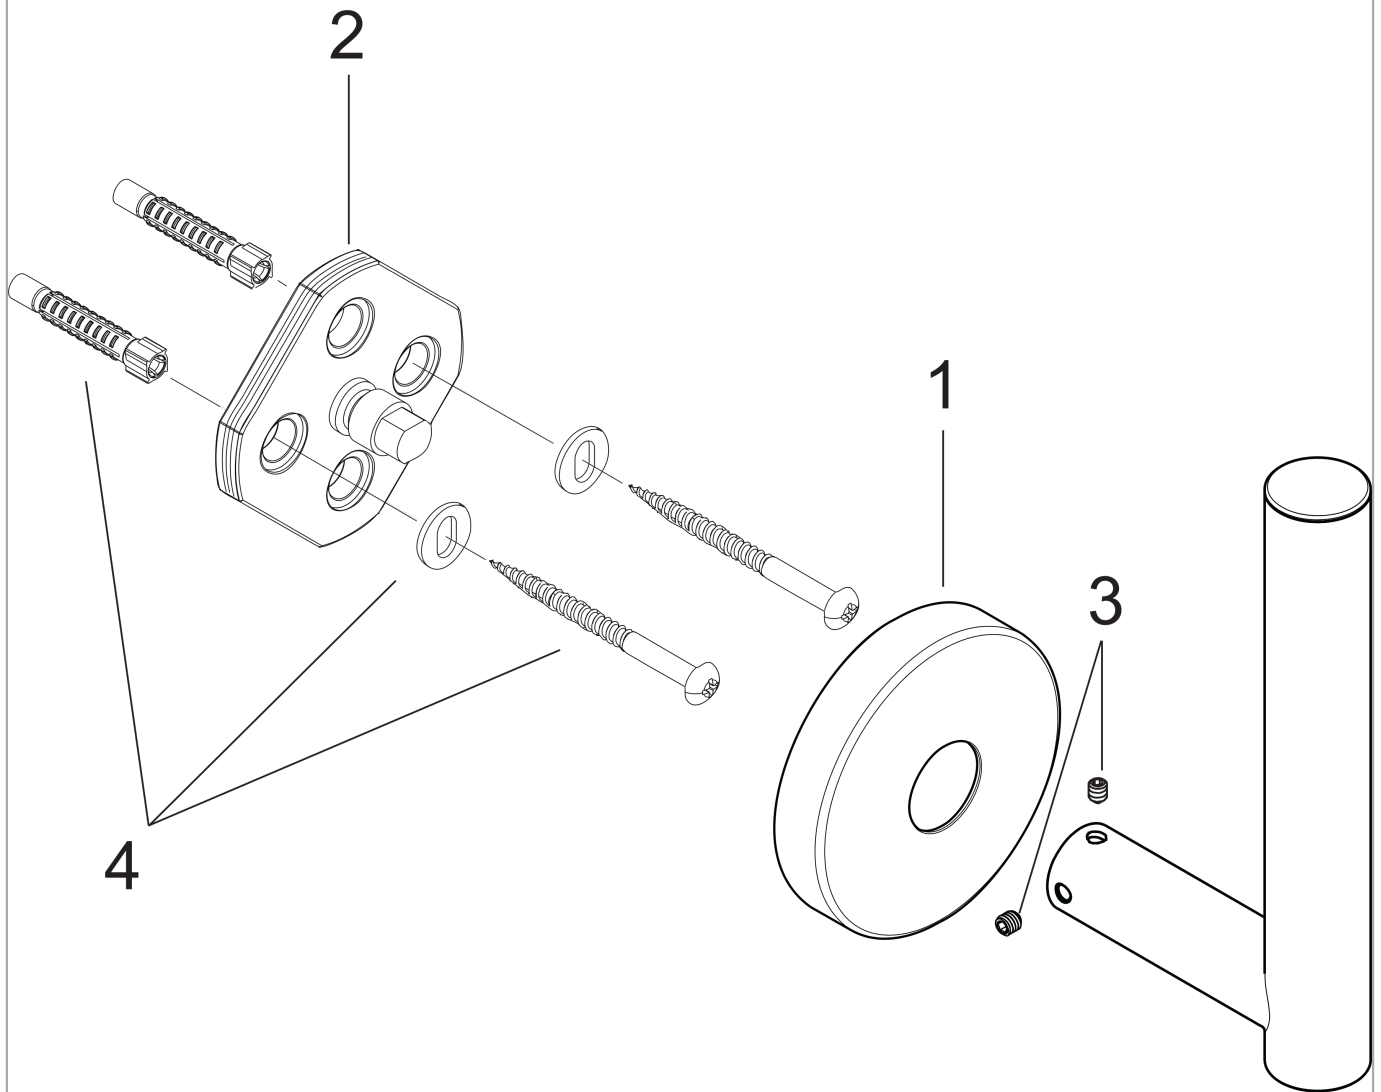

Logis

Spare Roll Holder

Finishes : **brushed nickel** Part no. : **40517820**

Description

Features

- Brass
- Wall-mounted
- Holds spare roll

Item details

List Price \$ 116.00

Product image

Scale drawing

Logis

Spare Roll Holder

Finishes : **brushed nickel**

Part no. : **40517820**

Exploded drawing

Year of production: >11/08

Logis

Spare Roll Holder

Finishes : **brushed nickel** Part no. : **40517820**

Spare parts list

Year of production: >11/08

Pos.	Description	Part no.	Price	PU
1	escutcheon	98538820	-	1
2	support element	98539000	-	1
3	hollow set screw M4x4	98540000	-	1
4	mounting set	96179000	-	1