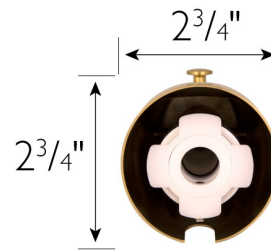

Slip-on Tub Diverter Spout with Pull-up
Satin Gold

Slip-On Installation
Slip fit onto 1/2" pipe and secure with set screw

SPECIFICATIONS

MATERIAL:	Steel
DIMENSIONS:	2 ³ / ₄ " H x 2 ³ / ₄ " L x 5 ¹ / ₂ " D
SPOUT REACH:	5 ¹ / ₂ "
WEIGHT:	.38 lbs.
PVD FINISH:	No
TUB SPOUT DIVERTER INCLUDED:	Yes