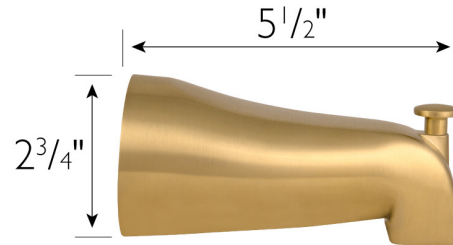

Slip-on Tub Diverter Spout with Pull-up
Satin Gold

Slip-On Installation
Slip fit onto 1/2" pipe and secure with set screw

SPECIFICATIONS

MATERIAL:	Steel
DIMENSIONS:	2 ³ / ₄ " H x 2 ³ / ₄ " L x 5 ¹ / ₂ " D
SPOUT REACH:	5 ¹ / ₂ "
WEIGHT:	.38 lbs.
PVD FINISH:	No
TUB SPOUT DIVERTER INCLUDED:	Yes