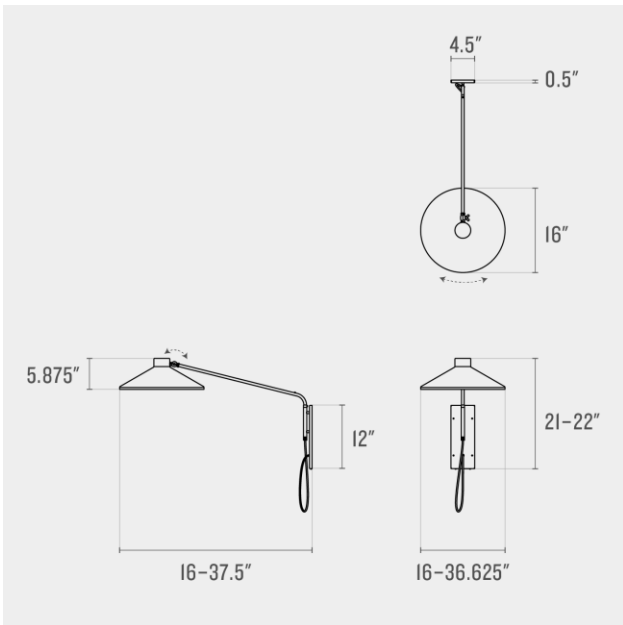

Application: Wall Sconce

Product Origin: Processed and assembled in Portland, Oregon using ethically-sourced domestic and global components.

UL Listed: Yes

Max Wattage: 60W

Voltage: 120/220

Location Rating: Damp

Dimensions:

Overall: 21"-22" H x 16"-36.625" W x 16"-37.5" D

Canopy: 12" H x 4.5" W x 0.5" D

Shade: 5.875" H x 16" W x 16" D

Materials: Steel

Details: Long arm allows 36" maximum projection from wall.

One year guarantee