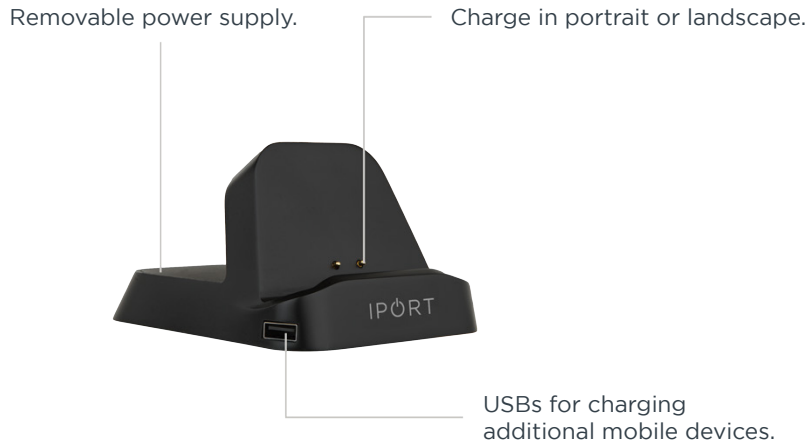

TABLE-TOP WIRELESS CHARGING & MOUNTING SYSTEM.

IPOINT Charge Case & Stand system is a slim case that docks and charges iPad wirelessly with a small table-top stand. Drop the Charge Case onto the Stand and charge effortlessly in portrait or landscape orientations with magnets that align charging pins automatically.

And with 2 USB ports on the Stand, you can charge additional devices alongside the docked iPad. Hold, charge and protect iPad on any table, any time with Charge Case & Stand.

THE SYSTEM

CASE

STAND

SYSTEM FINISHES

CASES

All iPad buttons and features are accessible.

Charge in portrait or landscape.

Wave guide for directing audio towards user.

iPad mini 4 5th gen		
70216	BLACK	\$75.00
iPad 5th gen 6th gen		
70206	BLACK	\$86.00

STAND

POWER

INPUT: 15V 2A DC via Barrel Connector ID 2.1mm, OD 5.5mm
 OUTPUT: 5V 2A via CHARGE CASE Charging Pins
 and 5V 1.2A via USB-A (X2)

70235 BLACK \$98.00

ACCESSORIES

I PORT LIGHTNING CABLE 0.25M Black