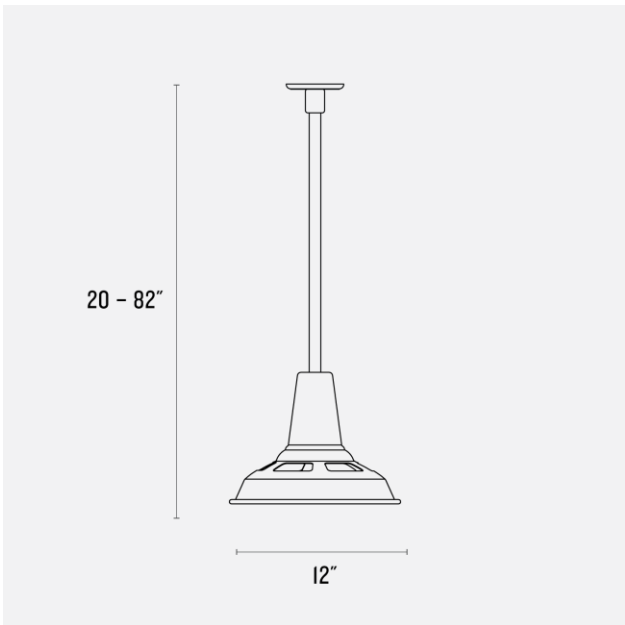

Location Rating: Damp

Dimensions:

Diameter: 12"

Canopy Width: 4.75"

Materials: Steel

Details:

- Factory Black and Factory White feature a white interior
- Fixture length includes cage if one is selected

One year guarantee

Product Origin: Processed and assembled in Portland, Oregon using ethically-sourced domestic and global components.

UL Listed: Yes

Wattage: 13 W

Voltage: 120 Volts

Location Rating: Damp

Dimensions:

Diameter: 12"

Canopy Width: 4.75"

Materials: Steel

Details:

- No bulb required - Includes a self-contained LED module
- Factory Black and Factory White feature a white interior
- Fixture length includes cage if one is selected