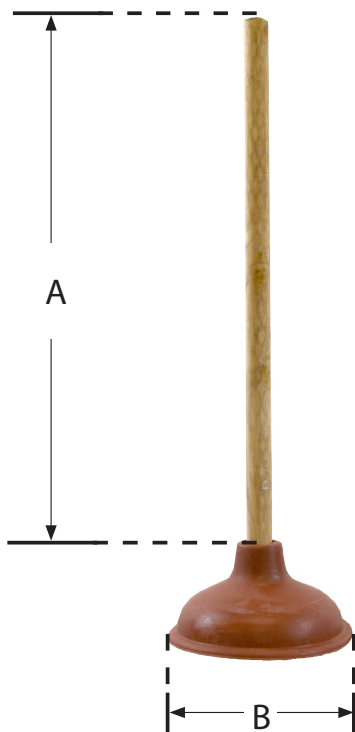

RUBBER PLUNGER

- Clears clogged toilet and sink drains
- Force cup seals openings easily
- Large air volume moves debris easily
- Supplied with smooth wood handle
- Constructed of high-quality rubber

Part No.	Color	A	Diameter - B
D18001	Red	21"	5-1/2"
D18002	Black	18"	6"