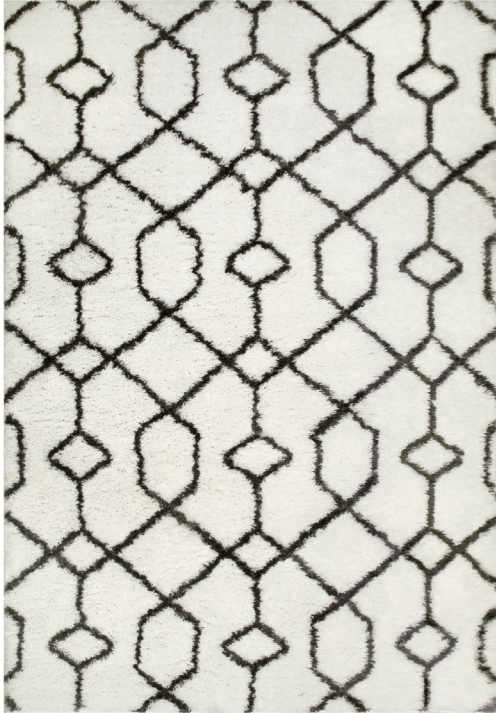

Rixelle Soft Shag Area Rug 7'10" x 10'
Ivory/Charcoal

10'

7'10"

1.18" Thick

SPECIFICATIONS

MATERIAL:	Polypropylene	CONSTRUCTION:	Machine Made
BACKING MATERIAL:	Cotton	CONSTRUCTION TECHNIQUE:	Power Loom
INDOOR/OUTDOOR:	Indoor Use Only	REMOVABLE BACKING:	No
SHAPE:	Rectangle	NON-SLIP BACKING:	No
COLOR:	Ivory/Charcoal	WATER RESISTANT:	No
ASSEMBLED DIMENSIONS:	1.18" H x 7'10" W x 10' L	SAFE FOR HEATED FLOORS:	No
ASSEMBLED WEIGHT:	26.35 lbs.	FLAME RETARDANT:	No
PILE HEIGHT:	1.18"	ANTI-MICROBIAL:	No
PILE HEIGHT VARIATION:	No		
RUG FRINGE OR TASSLE:	No		
MACHINE WASHABLE:	No		
RUG PAD RECOMMENDED:	Yes		