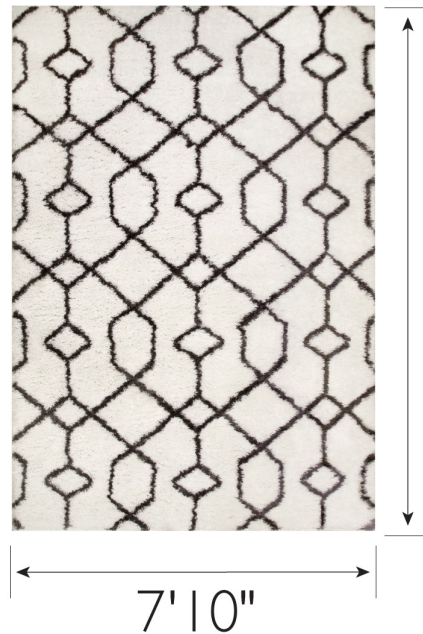

Rixelle Soft Shag Area Rug 7'10" x 10'
Ivory/Charcoal

10'

7'10"

1.18" Thick

SPECIFICATIONS

MATERIAL:	Polypropylene	CONSTRUCTION:	Machine Made
BACKING MATERIAL:	Cotton	CONSTRUCTION TECHNIQUE:	Power Loom
INDOOR/OUTDOOR:	Indoor Use Only	REMOVABLE BACKING:	No
SHAPE:	Rectangle	NON-SLIP BACKING:	No
COLOR:	Ivory/Charcoal	WATER RESISTANT:	No
ASSEMBLED DIMENSIONS:	1.18" H x 7'10" W x 10' L	SAFE FOR HEATED FLOORS:	No
ASSEMBLED WEIGHT:	26.35 lbs.	FLAME RETARDANT:	No
PILE HEIGHT:	1.18"	ANTI-MICROBIAL:	No
PILE HEIGHT VARIATION:	No		
RUG FRINGE OR TASSLE:	No		
MACHINE WASHABLE:	No		
RUG PAD RECOMMENDED:	Yes		