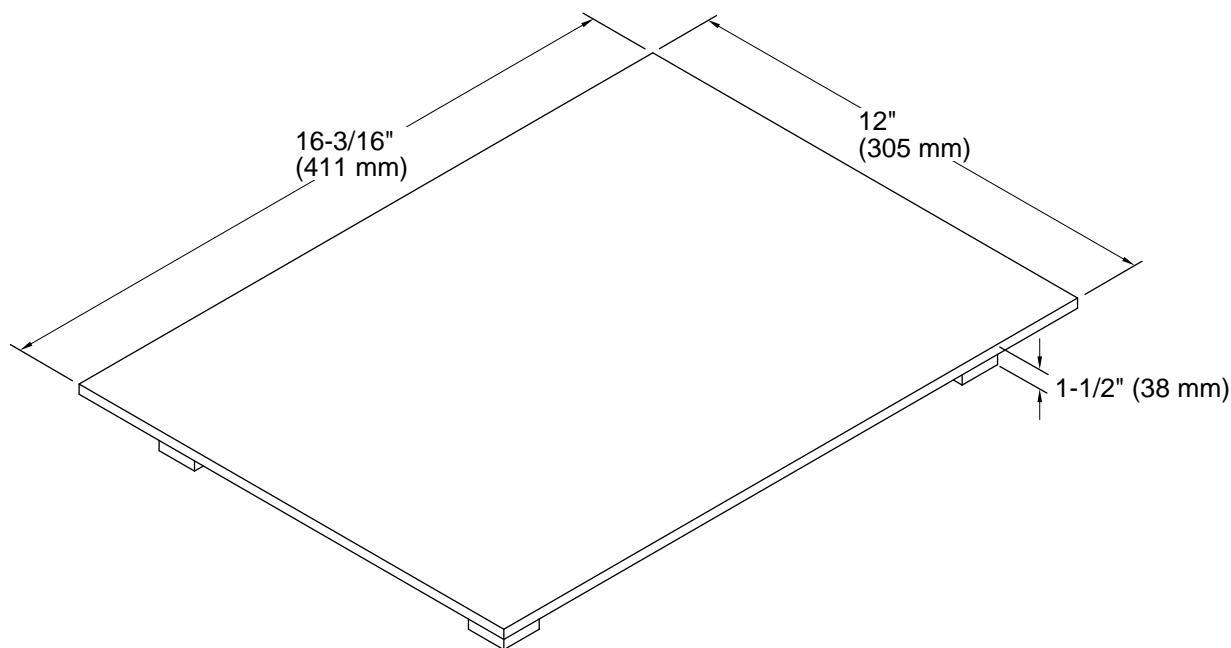

Technical Information

All product dimensions are nominal.

Material: Wood