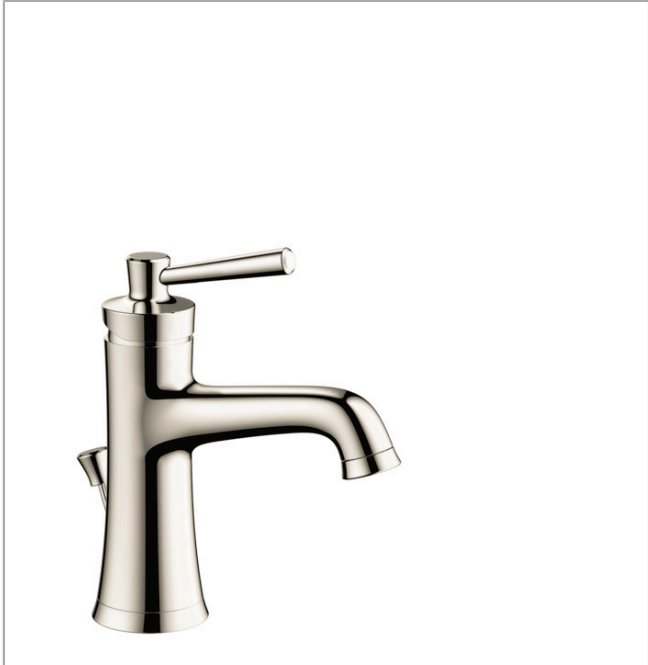

Joleena
Single-Hole Faucet 100 with Pop-Up Drain, 0.5 GPM
 Finishes : **polished nickel** Part no. : **04773830**

Description

Features

- Aerated spray
- Flow: 0.5 GPM (1.9 L/Min)
- Ceramic cartridge
- Includes pop-up drain

Item details

List Price \$ 287.00

Technology

Compliance

Product image

Scale drawing