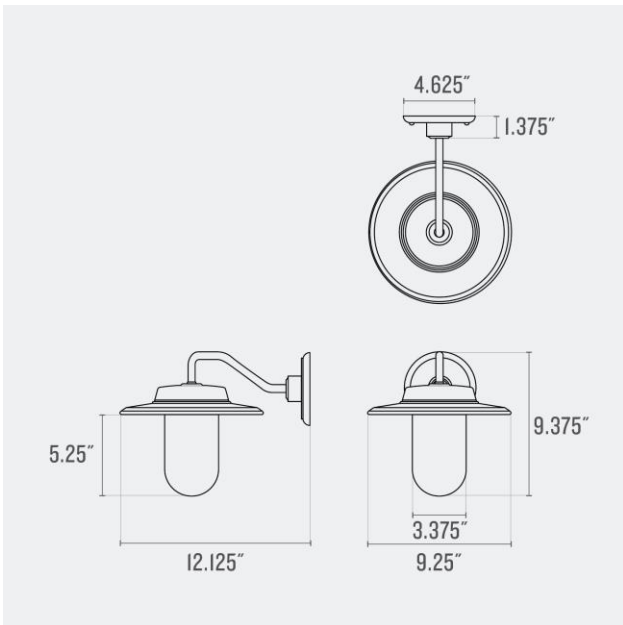

Color Option(s)

Paprika, Gloss
(PPA-G)

Marigold
(MG)

Sergeant Green
(SG)

Clear Glass
(CL)

Lichen-Gloss
(LN-G)

Black, Gloss
(BkG)

White
(WT)

Shade Option(s)