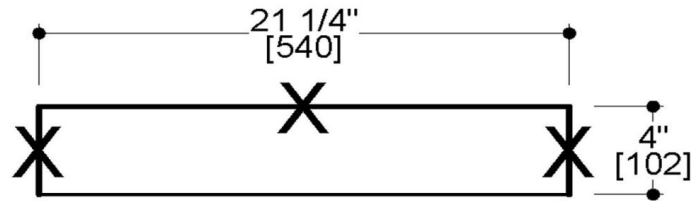

Universal Granite Side Splash 22"  
Golden Sand

SPECIFICATIONS

MATERIAL:	Granite
TOOLS NEEDED FOR INSTALLATION:	Liquid nails or PL adhesive
ASSEMBLED DIMENSIONS:	4" H x 21.25" L x 0.75" D
ASSEMBLED WEIGHT:	7.44 lbs.
FAUCET TYPE:	N/A
NUMBER OF MOUNTING HOLES:	N/A
BOWL MATERIAL:	N/A
BACK SPLASH INCLUDED:	No
COLOR:	Golden Sand
NUMBER OF BOWLS:	N/A
BOWL DIMENSIONS:	N/A
BOWL SHAPE:	N/A
SINK THICKNESS:	0.75"
MOUNTING TYPE:	N/A
OVERFLOW HOLE:	N/A