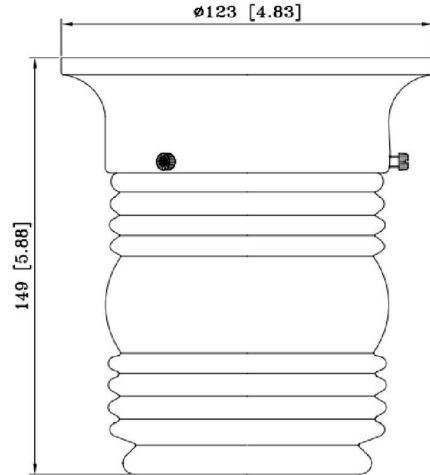

# Jelly Jar I-Light Outdoor Flush Mount Ceiling Light

Oil Rubbed Bronze

## SPECIFICATIONS

<b>MOUNTING:</b>	Flush Mount	<b>LED BRIGHTNESS (LUMENS):</b>	N/A
<b>SLOPED CEILING ADAPTABLE:</b>	Yes	<b>LED COLOR CORRELATED TEMPERATURE (CCT):</b>	N/A
<b>LAMP TYPE 1:</b>	Maximum 60W Medium Base Bulb	<b>LED COLOR RENDERING INDEX (CRI):</b>	N/A
<b>BULB INCLUDED:</b>	N/A	<b>LED EFFICACY:</b>	N/A
<b>WATTS PER BULB:</b>	60W	<b>LED AVERAGE RATED LIFE:</b>	N/A
<b>TOTAL WATTAGE:</b>	180W	<b>ENERGY EFFICIENT:</b>	N/A
<b>DIMMABLE:</b>	Yes	<b>LIGHTING AMPS:</b>	N/A
<b>MATERIAL CONSTRUCTION:</b>	Steel/Glass	<b>VOLTAGE:</b>	120V
<b>ASSEMBLED DIMENSIONS:</b>	4.83" L x 5.88" H x 4.83" D		
<b>WEIGHT:</b>	1.43 lbs.		
<b>BACKPLATE DIMENSIONS:</b>	N/A		
<b>CANOPY CEILING DIMENSIONS:</b>	1.61" H x 4.8" W x 4.8" D		
<b>GLASS/SHADE DIMENSIONS:</b>	4.84" H x 3.68" L x 3.68" D		
<b>GLASS/SHADE MATERIAL:</b>	Glass		
<b>GLASS/SHADE TYPE:</b>	Clear		
<b>GLASS/SHADE COLOR:</b>	Clear		