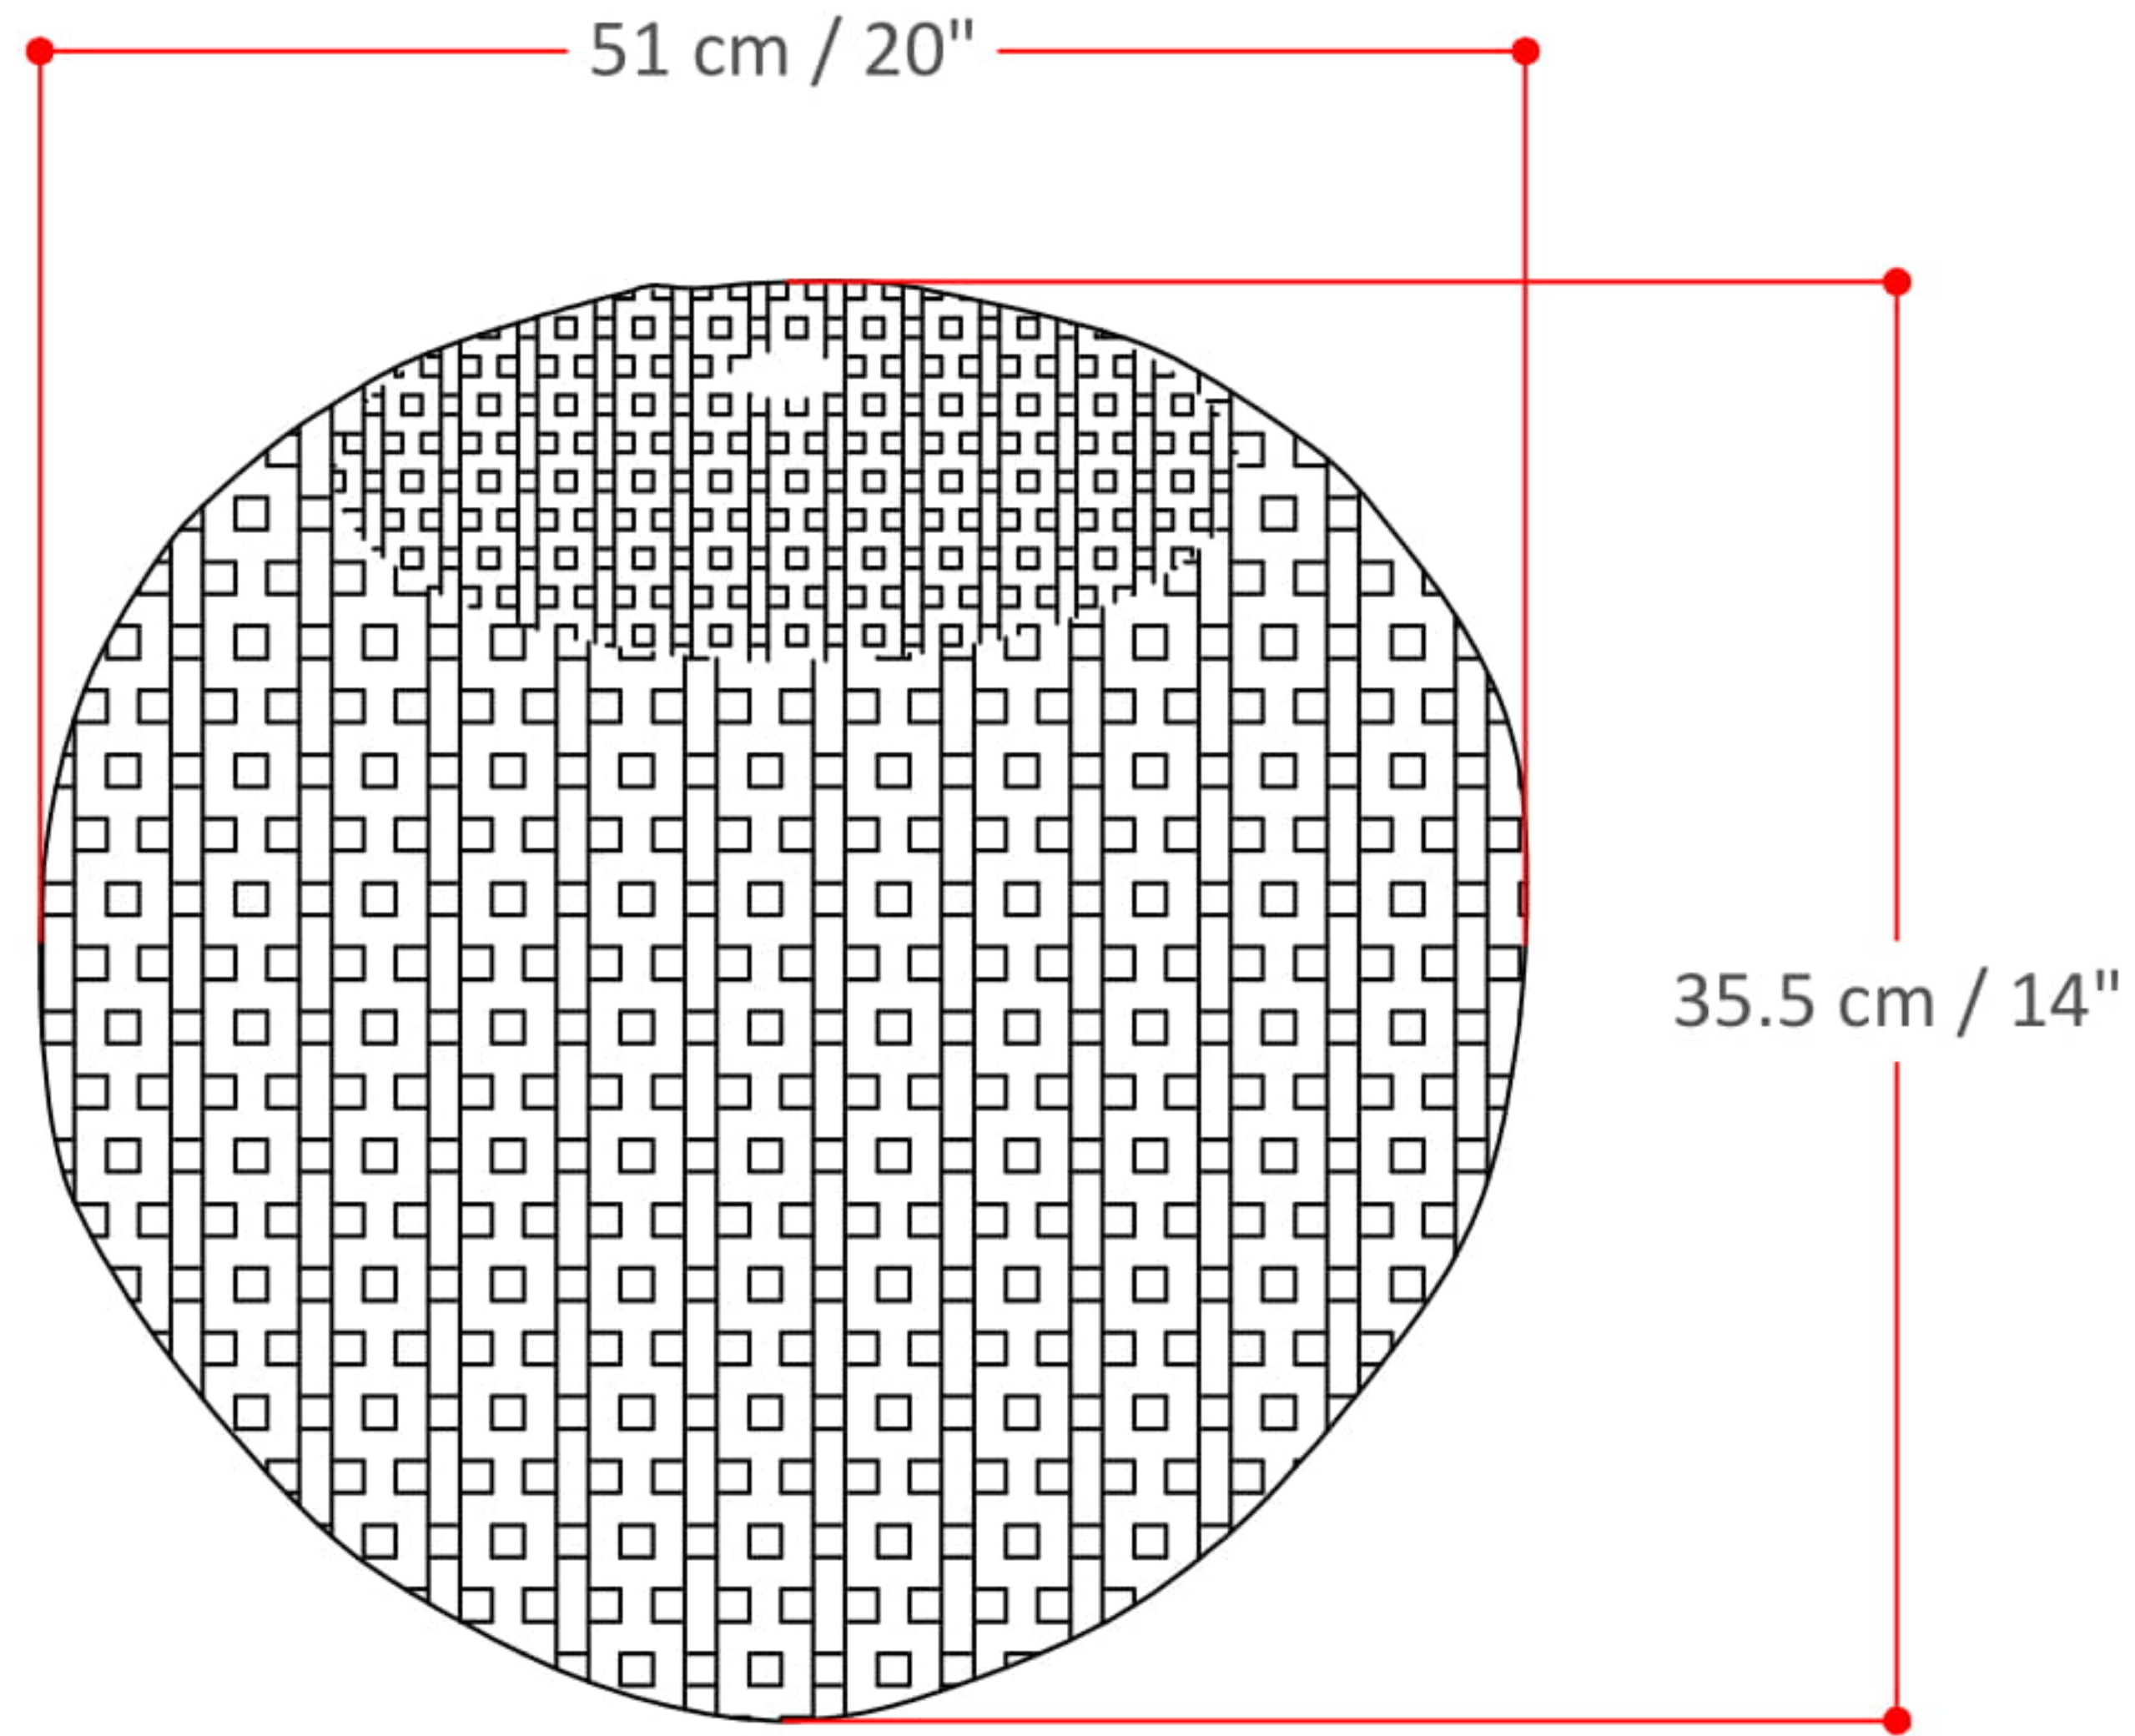

CELIA HAND KNIT ROUND POUF

Net Weight- 6.6 (lb)