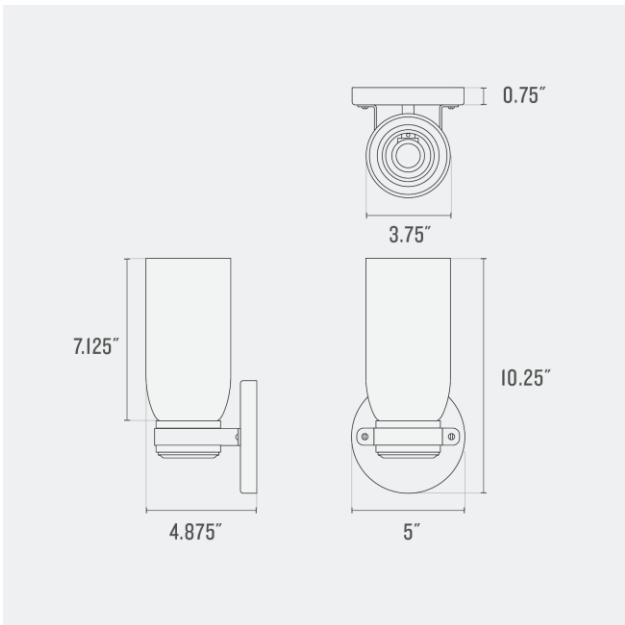

## Colette Single Sconce

**Application:** Wall Sconce

**Product Origin:** Processed and assembled in Portland, Oregon using ethically-sourced domestic and global components.

**UL Listed:** Yes

**Max Wattage:** 60 W

**Voltage:** 120/220 V

**Location Rating:** Damp

**Dimensions:**

Overall: 10.25" H x 5" W x 4.875" D

Shade: 7.125" H x 3.75" W x 3.75" D

Canopy: 5" H x 5" W x 0.75" D

**Materials:** Brass, Glass

One year guarantee