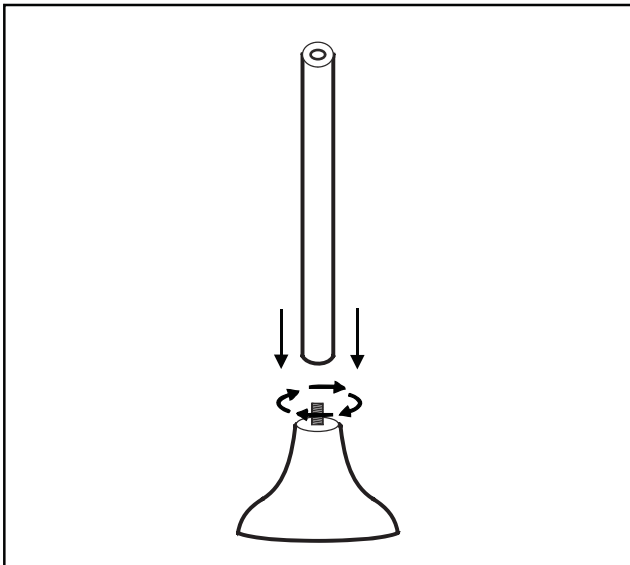

ASSEMBLY INSTRUCTIONS

SANZO DRINK TABLE MARBLE TOP

1 PC. METAL BASE

1 PC. MARBLE TOP

1 PC METAL POLE

STEP-1

STEP-2

READY TO USE