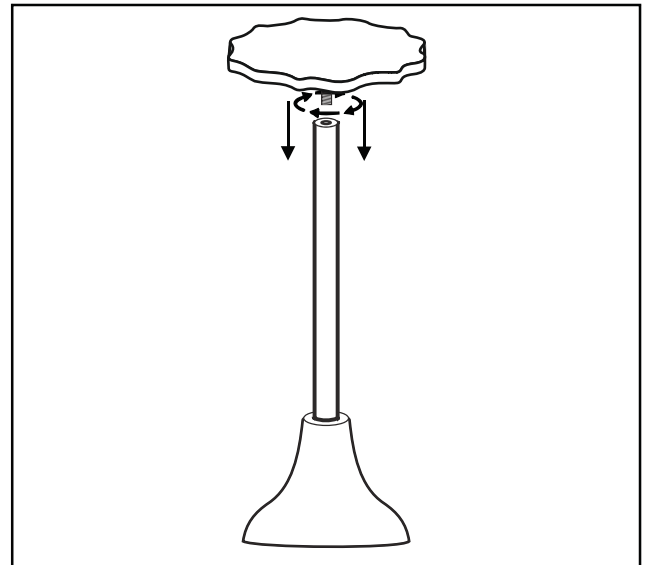

ASSEMBLY INSTRUCTIONS

SANZO DRINK TABLE MARBLE TOP

1 PC. METAL BASE

1 PC. MARBLE TOP

1 PC METAL POLE

STEP-1

STEP-2

READY TO USE