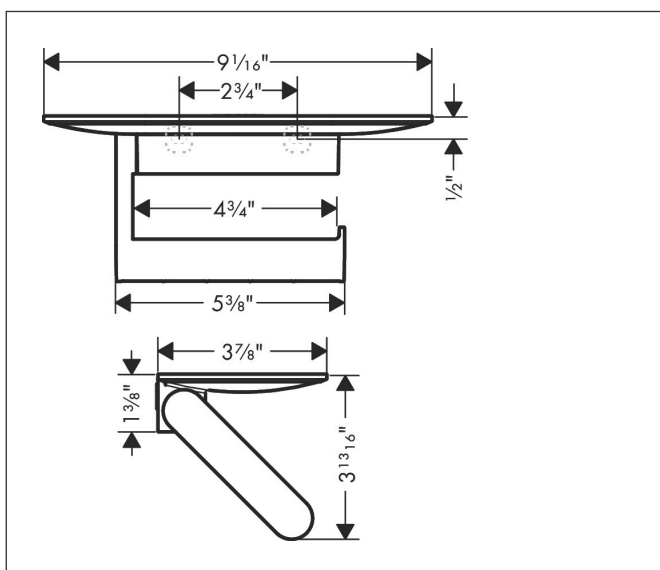

Brand hansgrohe
 Art. Name **WallStoris** Toilet paper holder with shelf
 Art. Nr. 27928670
 Surface matte black
 Pos. 1

Product Picture

Features

- Wall-mounted
- plastic dyed through
- concealed fastening
- open form - toilet paper can easily be hung
- suitable for roll widths up to 122 mm
- with storage space
- application - glue or drill
- including gluing set

Drawing

Technology