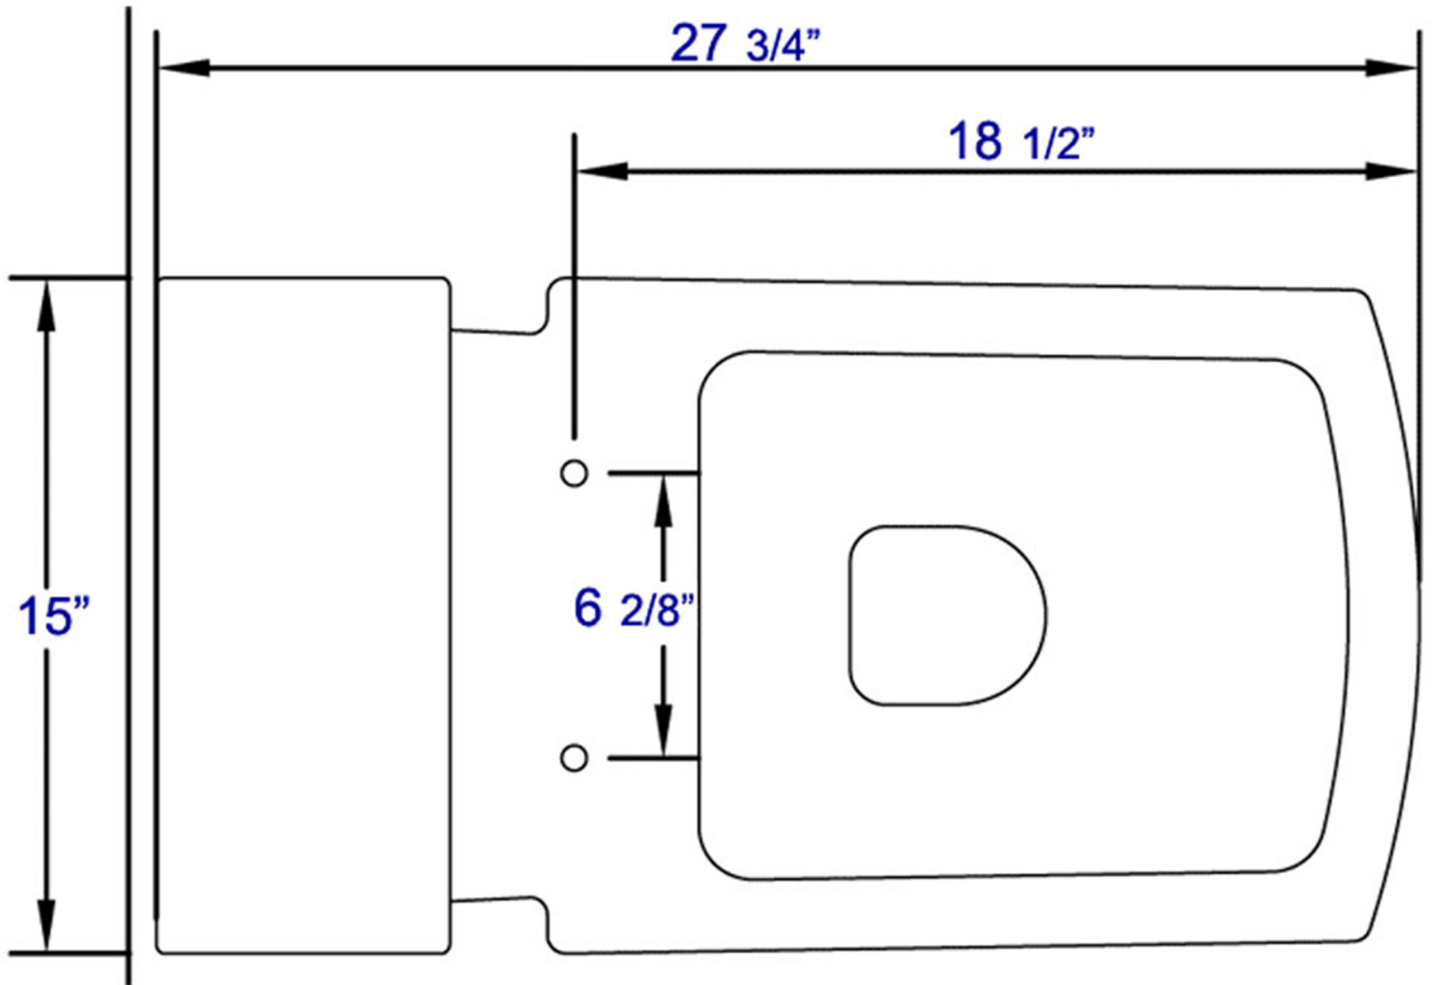

R-336SEAT

Replacement Soft Closing Toilet Seat for TB336

EAGO USA

Note: All product dimensions are approximate and should be verified on site prior to installation.
Visit www.EAGOUSA.com for more information.