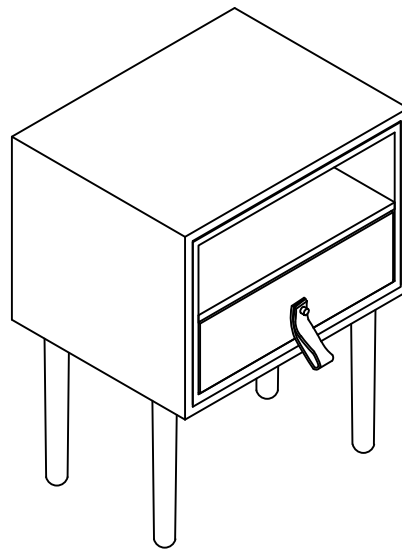

PLEASE CONTACT US FIRST

TollFree: 1-800-935-3959 (Mon. Fri. 9:00AM to 5:00 PM EST)

✉ support@teamson.com

☎ 1-631-274-3353

Thank you for choosing Teamson produce. If you need help with assembly or if you are missing parts, hardware, we are here to help !

Versanora

Item No: VNF-00064

Item name: Versanora - Rens Side Table - Black/Walnut

Warning

Small parts and sharp points may be present prior to assembly. Please follow the assembly instructions closely. Improper assembly can result in personal or property damage. 2 adults are required to safely assemble this product.

Care Instructions

Dust often using a clean, soft, dry and lint-free cloth. • When blot spills, wipe with a clean, damp cloth immediately. We do not recommend the use of chemical cleansers, abrasives or furniture polish on our lacquered finish. Periodically check to make sure all connections are tight. Re-tighten if necessary.

Hardware List:

A		10PCS
B		10PCS
C		24PCS
D		4PCS
E		2PCS
F		1PC
G		1PC
H		1PC
I		1PC
J		12PCS

Part List:

1	2	3	4	5	6	7	8	9	10
1PC	1PC	1PC	1PC	1PC	1PC	1PC	1PC	1PC	1PC
11	12	13	14	15	16				
1PC	1PC	1PC	1PC	1PC	4PCS				

MADE IN CHINA

www.teamson.com