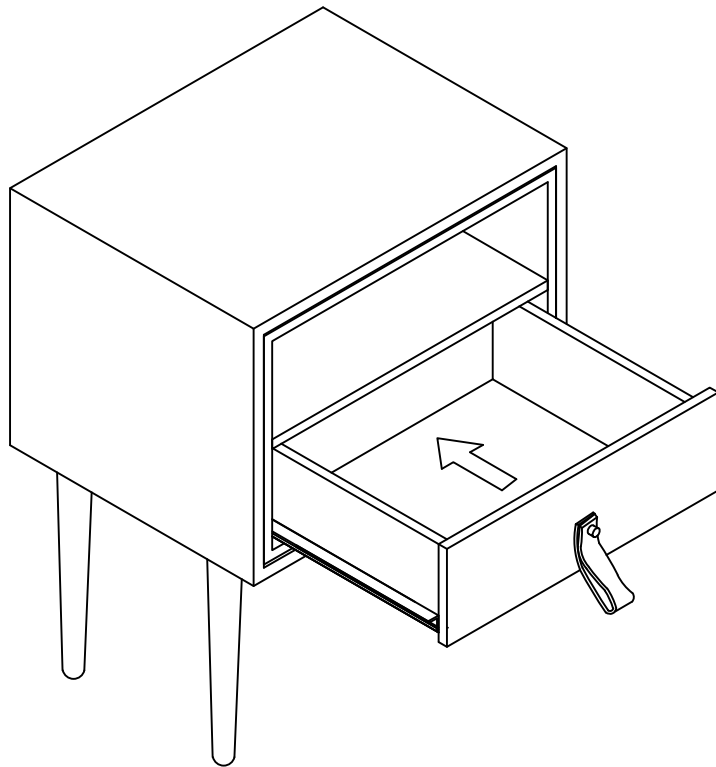

STEP 8

MADE IN CHINA

www.teamson.com