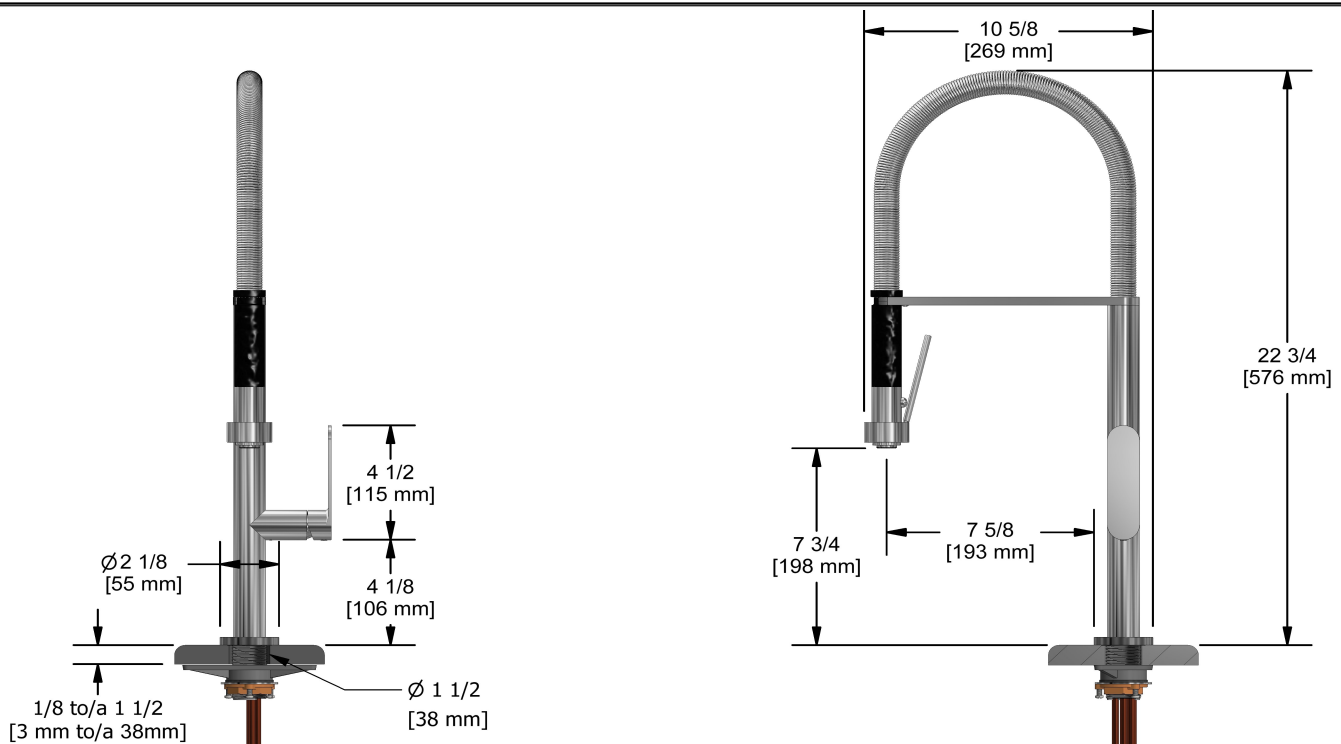

Sizes, models and finishes may differ from thoses presented.

Warranty

This **Riobel Inc.** product you have purchased carries a Limited Lifetime Warranty on the chrome, PVD finish, blacks and all working parts and is guaranteed from the initial purchase date against all manufacturing defects. All other finishes, including plastic components, are guaranteed for one year. All electric and/or electronic parts are covered by a 5-year limited warranty.

Customer Service

Ontario, West Canada : 888-287-5354 Quebec, Maritimes, United States : 866-473-8442

2020.11.07