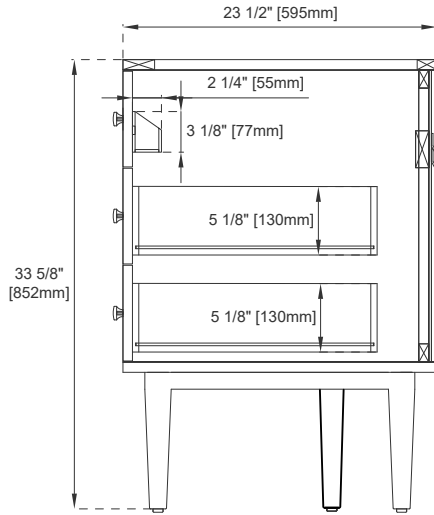

Hardware Material and Finish: Zinc Alloy in Champagne Brass

Fits Drain Hole Size: 1 3/4"

Full Extension, Soft Close Glides

European Soft Close Hinges

Aluminum Laminate Drawer Liners

Adjustable Levelers

Dimension

Width: 71-7/8"

Depth: 23-1/2"

Height: 33-5/8"

Rough-In Height: 21-1/2"

72" AMBERLY VANITY

JAMES MARTIN VANITIES

670-V72-WLT

Knob

Bamboo Drawer Organizer

Front View

All dimensions are nominal
Diagrams are of cabinet only—James Martin Optional Countertops and sinks are not shown

Visit website for warranty and installation information
www.jamesmartinvanities.com

72" AMBERLY VANITY

JAMES MARTIN VANITIES

670-V72-WLT

Side View

Side View

Back View

All dimensions are nominal
Diagrams are of cabinet only—James Martin Optional Countertops and sinks are not shown

Visit website for warranty and installation information
www.jamesmartinvanities.com