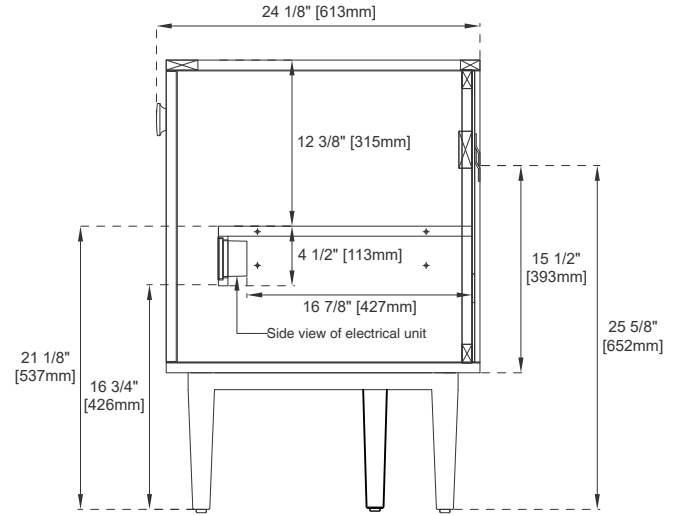

Hardware Material and Finish: Zinc Alloy in Champagne Brass

Fits Drain Hole Size: 1 3/4"

Full Extension, Soft Close Glides

European Soft Close Hinges

Aluminum Laminate Drawer Liners

Adjustable Levelers

Dimension

Width: 71-7/8"

Depth: 23-1/2"

Height: 33-5/8"

Rough-In Height: 21-1/2"

72" AMBERLY VANITY

JAMES MARTIN VANITIES

670-V72-WLT

Knob

Bamboo Drawer Organizer

Front View

All dimensions are nominal
Diagrams are of cabinet only—James Martin Optional Countertops and sinks are not shown

Visit website for warranty and installation information
www.jamesmartinvanities.com

72" AMBERLY VANITY

JAMES MARTIN VANITIES

670-V72-WLT

Side View

Side View

Back View

All dimensions are nominal
Diagrams are of cabinet only—James Martin Optional Countertops and sinks are not shown

Visit website for warranty and installation information
www.jamesmartinvanities.com