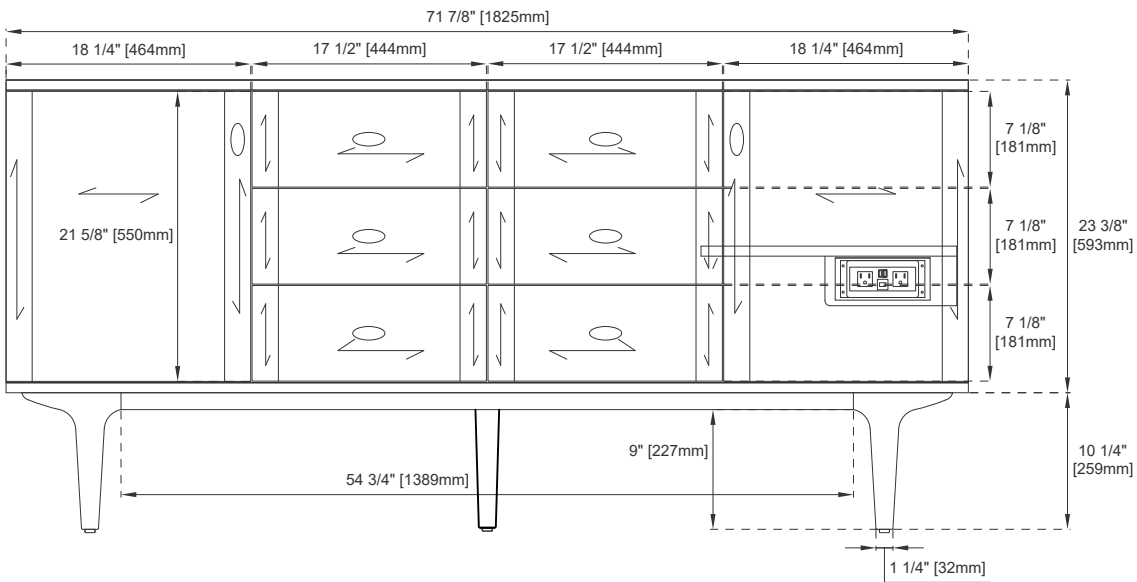

USB/Power Component: YES (ETL5011080)

Cord Length: 6'6"

Assembly Type: Installation of Optional 3cm Top with Sink

Assembly Type: Remove Base to Wall Hang (hardware included)

Bamboo Storage Tray: One

Drawer Box Material and Construction: 12mm Plywood/English Dovetail Joinery

Hardware Material and Finish: Zinc Alloy in Champagne Brass

Fits Drain Hole Size: 1 3/4"

Full Extension, Soft Close Glides

European Soft Close Hinges

Aluminum Laminate Drawer Liners

Adjustable Levelers

Dimension

Width: 71-7/8"

Depth: 23-1/2"

Height: 33-5/8"

Rough-In Height: 21-1/2"

72" AMBERLY VANITY

JAMES MARTIN VANITIES

670-V72-WLT

Knob

Bamboo Drawer Organizer

Front View

All dimensions are nominal
Diagrams are of cabinet only—James Martin Optional Countertops and sinks are not shown

Visit website for warranty and installation information
www.jamesmartinvanities.com