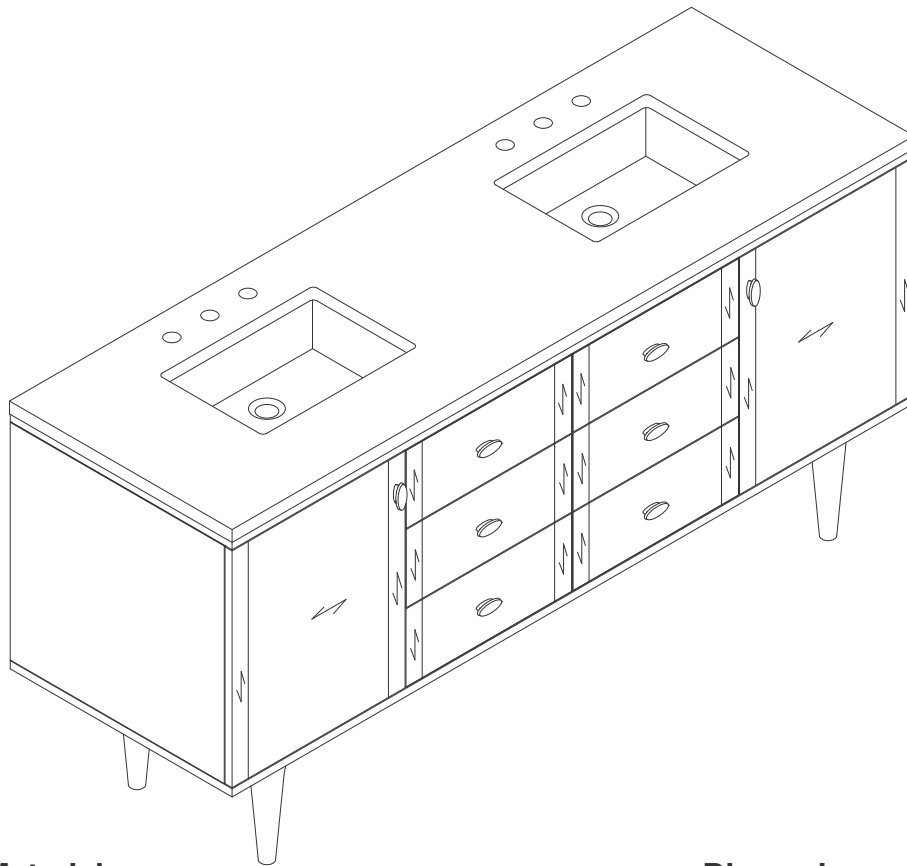

72" AMBERLY VANITY

JAMES MARTIN
VANITIES

670-V72-WLT

Features and Materials

Solids: Para wood and Yellow Poplar

Veneers: Quarter Cut Walnut

Panels: Plywood

Installation Type: Floor Standing with Base or Wall Mounted

Number of Basins: Two, with Optional 3cm Top

Vanity Top Included: NO, Optional 3cm Tops Available with Sinks

Overflow: Yes, Front Facing

Number of Doors: Two

Number of Drawers: Four

Number of Tip Outs: Two

USB/Power Component: YES (ETL5011080)

Cord Length: 6'6"

Assembly Type: Installation of Optional 3cm Top with Sink

Assembly Type: Remove Base to Wall Hang (hardware included)

Bamboo Storage Tray: One

Drawer Box Material and Construction: 12mm Plywood/English Dovetail Joinery

Hardware Material and Finish: Zinc Alloy in Champagne Brass

Fits Drain Hole Size: 1 3/4"

Full Extension, Soft Close Glides

European Soft Close Hinges

Aluminum Laminate Drawer Liners

Adjustable Levelers

Dimension