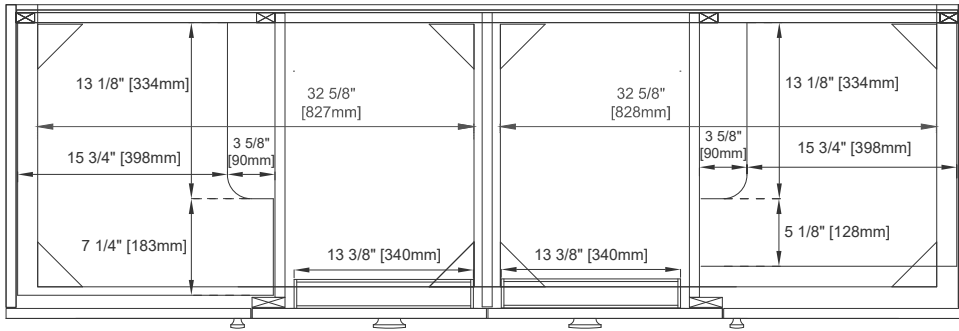

Hardware Material and Finish: Zinc Alloy in Champagne Brass

Fits Drain Hole Size: 1 3/4"

Full Extension, Soft Close Glides

European Soft Close Hinges

Aluminum Laminate Drawer Liners

Adjustable Levelers

Dimension

Width: 71-7/8"

Depth: 23-1/2"

Height: 33-5/8"

Rough-In Height: 21-1/2"

72" AMBERLY VANITY

JAMES MARTIN VANITIES

670-V72-WLT

Knob

Bamboo Drawer Organizer

Front View

All dimensions are nominal
Diagrams are of cabinet only—James Martin Optional Countertops and sinks are not shown

Visit website for warranty and installation information
www.jamesmartinvanities.com

72" AMBERLY VANITY

JAMES MARTIN VANITIES

670-V72-WLT

Side View

Side View

Back View

All dimensions are nominal
Diagrams are of cabinet only—James Martin Optional Countertops and sinks are not shown

Visit website for warranty and installation information
www.jamesmartinvanities.com