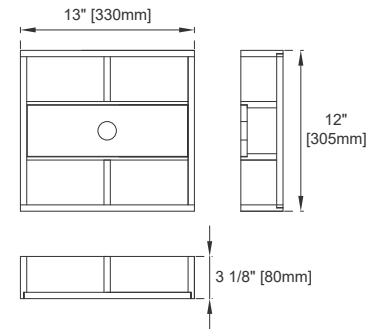

Hardware Material and Finish: Zinc Alloy in Champagne Brass

Fits Drain Hole Size: 1 3/4"

Full Extension, Soft Close Glides

European Soft Close Hinges

Aluminum Laminate Drawer Liners

Adjustable Levelers

Dimension

Width: 71-7/8"

Depth: 23-1/2"

Height: 33-5/8"

Rough-In Height: 21-1/2"

72" AMBERLY VANITY

JAMES MARTIN VANITIES

670-V72-WLT

Knob

Bamboo Drawer Organizer

Front View

All dimensions are nominal
Diagrams are of cabinet only—James Martin Optional Countertops and sinks are not shown

Visit website for warranty and installation information
www.jamesmartinvanities.com

72" AMBERLY VANITY

JAMES MARTIN VANITIES

670-V72-WLT

Side View

Side View

Back View

All dimensions are nominal
Diagrams are of cabinet only—James Martin Optional Countertops and sinks are not shown

Visit website for warranty and installation information
www.jamesmartinvanities.com