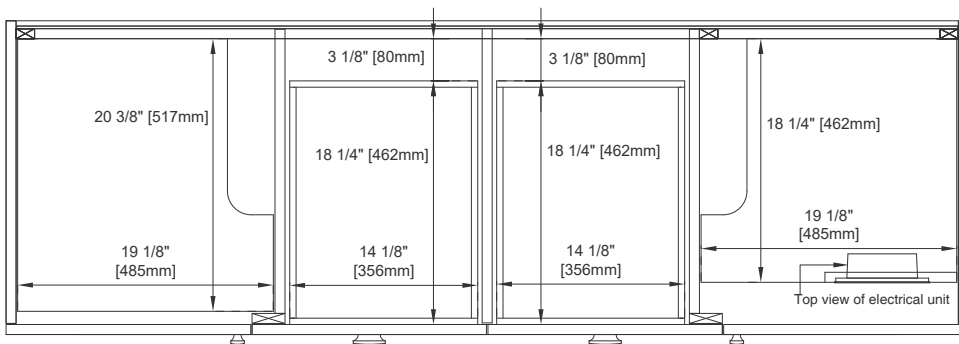

Hardware Material and Finish: Zinc Alloy in Champagne Brass

Fits Drain Hole Size: 1 3/4"

Full Extension, Soft Close Glides

European Soft Close Hinges

Aluminum Laminate Drawer Liners

Adjustable Levelers

Dimension

Width: 71-7/8"

Depth: 23-1/2"

Height: 33-5/8"

Rough-In Height: 21-1/2"

72" AMBERLY VANITY

JAMES MARTIN VANITIES

670-V72-WLT

Knob

Bamboo Drawer Organizer

Front View

All dimensions are nominal
Diagrams are of cabinet only—James Martin Optional Countertops and sinks are not shown

Visit website for warranty and installation information
www.jamesmartinvanities.com

72" AMBERLY VANITY

JAMES MARTIN VANITIES

670-V72-WLT

Side View

Side View

Back View

All dimensions are nominal
Diagrams are of cabinet only—James Martin Optional Countertops and sinks are not shown

Visit website for warranty and installation information
www.jamesmartinvanities.com