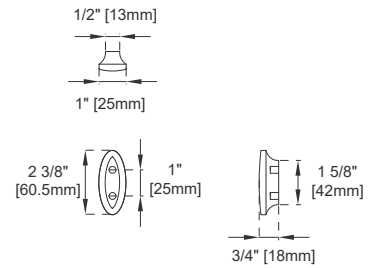

Hardware Material and Finish: Zinc Alloy in Champagne Brass

Fits Drain Hole Size: 1 3/4"

Full Extension, Soft Close Glides

European Soft Close Hinges

Aluminum Laminate Drawer Liners

Adjustable Levelers

Dimension

Width: 71-7/8"

Depth: 23-1/2"

Height: 33-5/8"

Rough-In Height: 21-1/2"

72" AMBERLY VANITY

JAMES MARTIN VANITIES

670-V72-WLT

Knob

Bamboo Drawer Organizer

Front View

All dimensions are nominal
Diagrams are of cabinet only—James Martin Optional Countertops and sinks are not shown

Visit website for warranty and installation information
www.jamesmartinvanities.com

72" AMBERLY VANITY

JAMES MARTIN VANITIES

670-V72-WLT

Side View

Side View

Back View

All dimensions are nominal
Diagrams are of cabinet only—James Martin Optional Countertops and sinks are not shown

Visit website for warranty and installation information
www.jamesmartinvanities.com