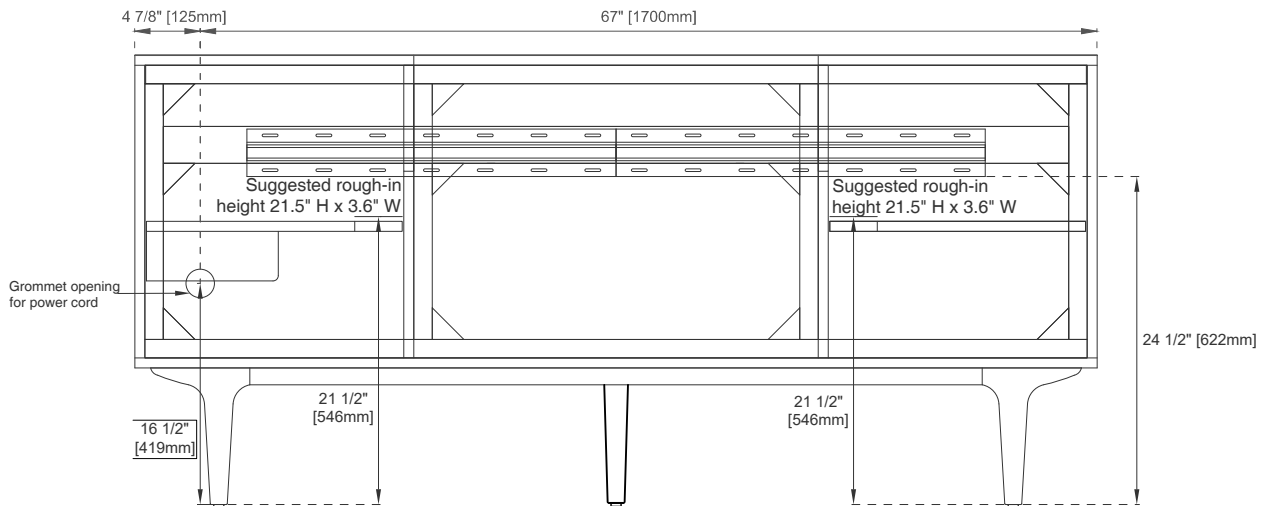

Hardware Material and Finish: Zinc Alloy in Champagne Brass

Fits Drain Hole Size: 1 3/4"

Full Extension, Soft Close Glides

European Soft Close Hinges

Aluminum Laminate Drawer Liners

Adjustable Levelers

Dimension

Width: 71-7/8"

Depth: 23-1/2"

Height: 33-5/8"

Rough-In Height: 21-1/2"

72" AMBERLY VANITY

JAMES MARTIN VANITIES

670-V72-WLT

Knob

Bamboo Drawer Organizer

Front View

All dimensions are nominal
Diagrams are of cabinet only—James Martin Optional Countertops and sinks are not shown

Visit website for warranty and installation information
www.jamesmartinvanities.com

72" AMBERLY VANITY

JAMES MARTIN VANITIES

670-V72-WLT

Side View

Side View

Back View

All dimensions are nominal
Diagrams are of cabinet only—James Martin Optional Countertops and sinks are not shown

Visit website for warranty and installation information
www.jamesmartinvanities.com