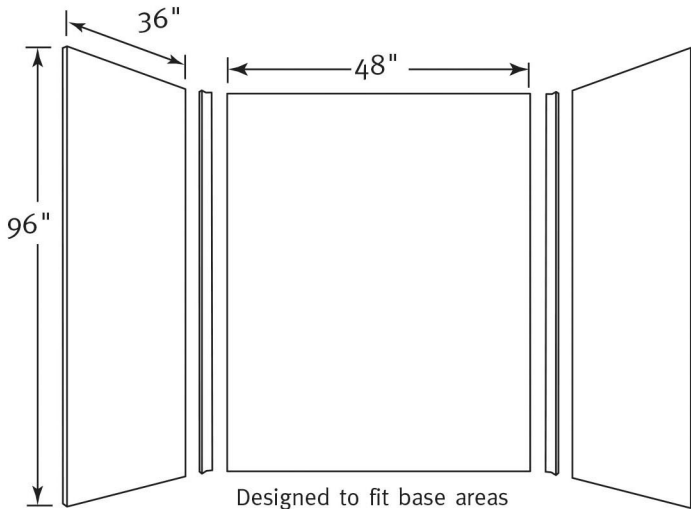

Designed to fit base areas
 36" deep or smaller x 48" wide x 72" high or smaller
 (914 mm x 1219 mm x 1829 mm)

ES-2
 Soap Shelves
 Included

- The **SK-364872** is a five piece shower wall panel system with a smooth surface.

Designed to fit base areas
 36" deep or smaller x 48" wide x 96" high or smaller
 (914 mm x 1219 mm x 2438 mm)

ES-2
 Soap Shelves
 Included

- The **SK-364896** is a five piece shower wall panel system with a smooth surface.