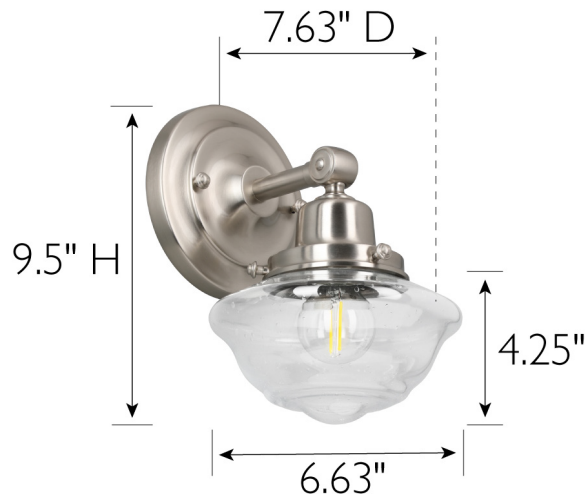

Schoolhouse I-Light Dimmable Wall Light Satin Nickel

SPECIFICATIONS

MOUNTING:	Wall Mount	LED BRIGHTNESS (LUMENS):	N/A
SLOPED CEILING ADAPTABLE:	No	LED COLOR CORRELATED TEMPERATURE (CCT):	N/A
LAMP TYPE:	Maximum 60W Medium Base Bulb	LED COLOR RENDERING INDEX (CRI):	N/A
BULB INCLUDED:	No	LED EFFICACY:	N/A
WATTS PER BULB:	60W	LED AVERAGE RATED LIFE:	N/A
TOTAL WATTAGE:	60W	ENERGY EFFICIENT:	No
DIMMABLE:	Yes	LIGHTING AMPS:	0.5
MATERIAL CONSTRUCTION:	Steel/Glass	VOLTAGE:	120V
ASSEMBLED DIMENSIONS:	9.5" H x 6.63" L x 7.63" D		
WEIGHT:	1.81 lbs.		
BACKPLATE DIMENSIONS:	5.5" H x 5.5" L x 1.57" D		
CANOPY/PLATE DIMENSIONS:	N/A		
GLASS/SHADE DIMENSIONS:	4.25" H x 6.63" L x 6.63" D		
GLASS/SHADE MATERIAL:	Glass		
GLASS/SHADE TYPE:	Seedy		
GLASS/SHADE COLOR:	Clear		