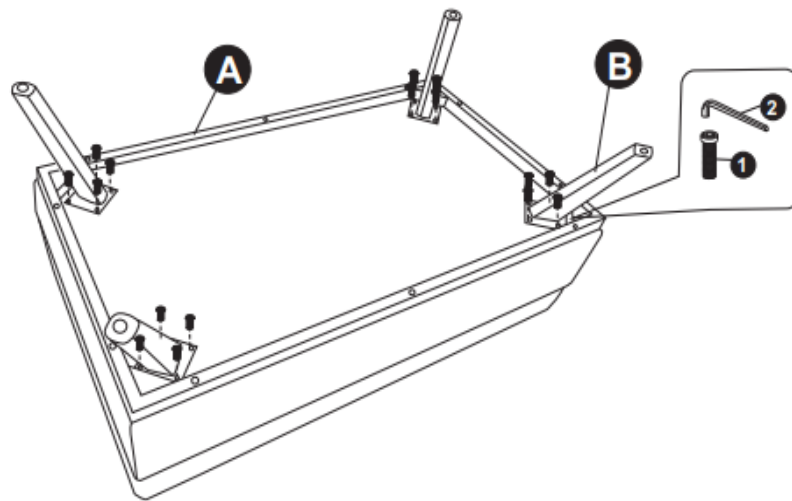

Step 1

1. Place Ottoman (A) upside down on a flat, smooth surface.
2. Attach Feet (B) using Allen Key Screws (1) to each corner.
3. Use Allen Key (2) to tighten.