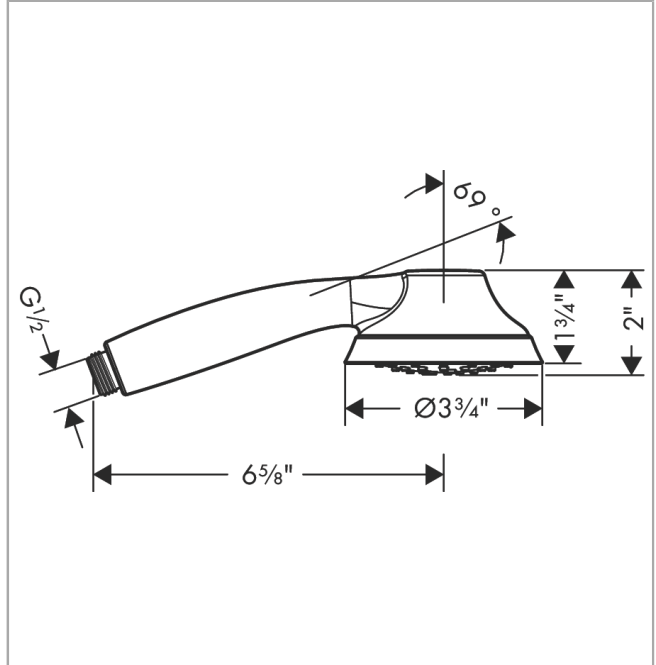

Joleena

Handshower 95 1-Jet, 1.75 GPM

Finishes : **brushed nickel** Part no. : **04782820**

Description

Features

- 42 no-clog spray channels
- Spray modes: Full
- Flow: 1.75 GPM (6.6 L/Min)
- Fully-finished matching spray face

Item details

List Price \$ 138.00

Technology

Compliance

Product image

Scale drawing

Joleena
Handshower 95 1-Jet, 1.75 GPM
Finishes : **brushed nickel** Part no. : **04782820**

Exploded drawing