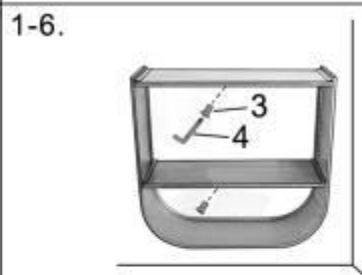

# ASSEMBLY INSTRUCTIONS

ITEM NO: 223300

## Parts required

1			4pcs
2			4pcs
3		Φ5*7MM	2pcs
4			1pc

A		1pc
B		2pcs

Hanging option 1: Hang vertical.

Hanging option 2: Hang upside down.