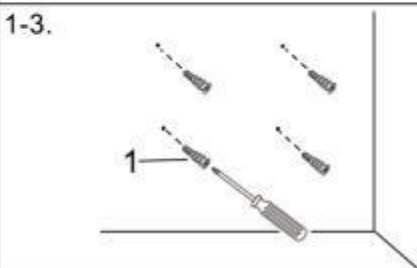

# ASSEMBLY INSTRUCTIONS

ITEM NO: 223300

## Parts required

1			4pcs
2			4pcs
3		Φ5*7MM	2pcs
4			1pc

A		1pc
B		2pcs

Hanging option 1: Hang vertical.

Hanging option 2: Hang upside down.