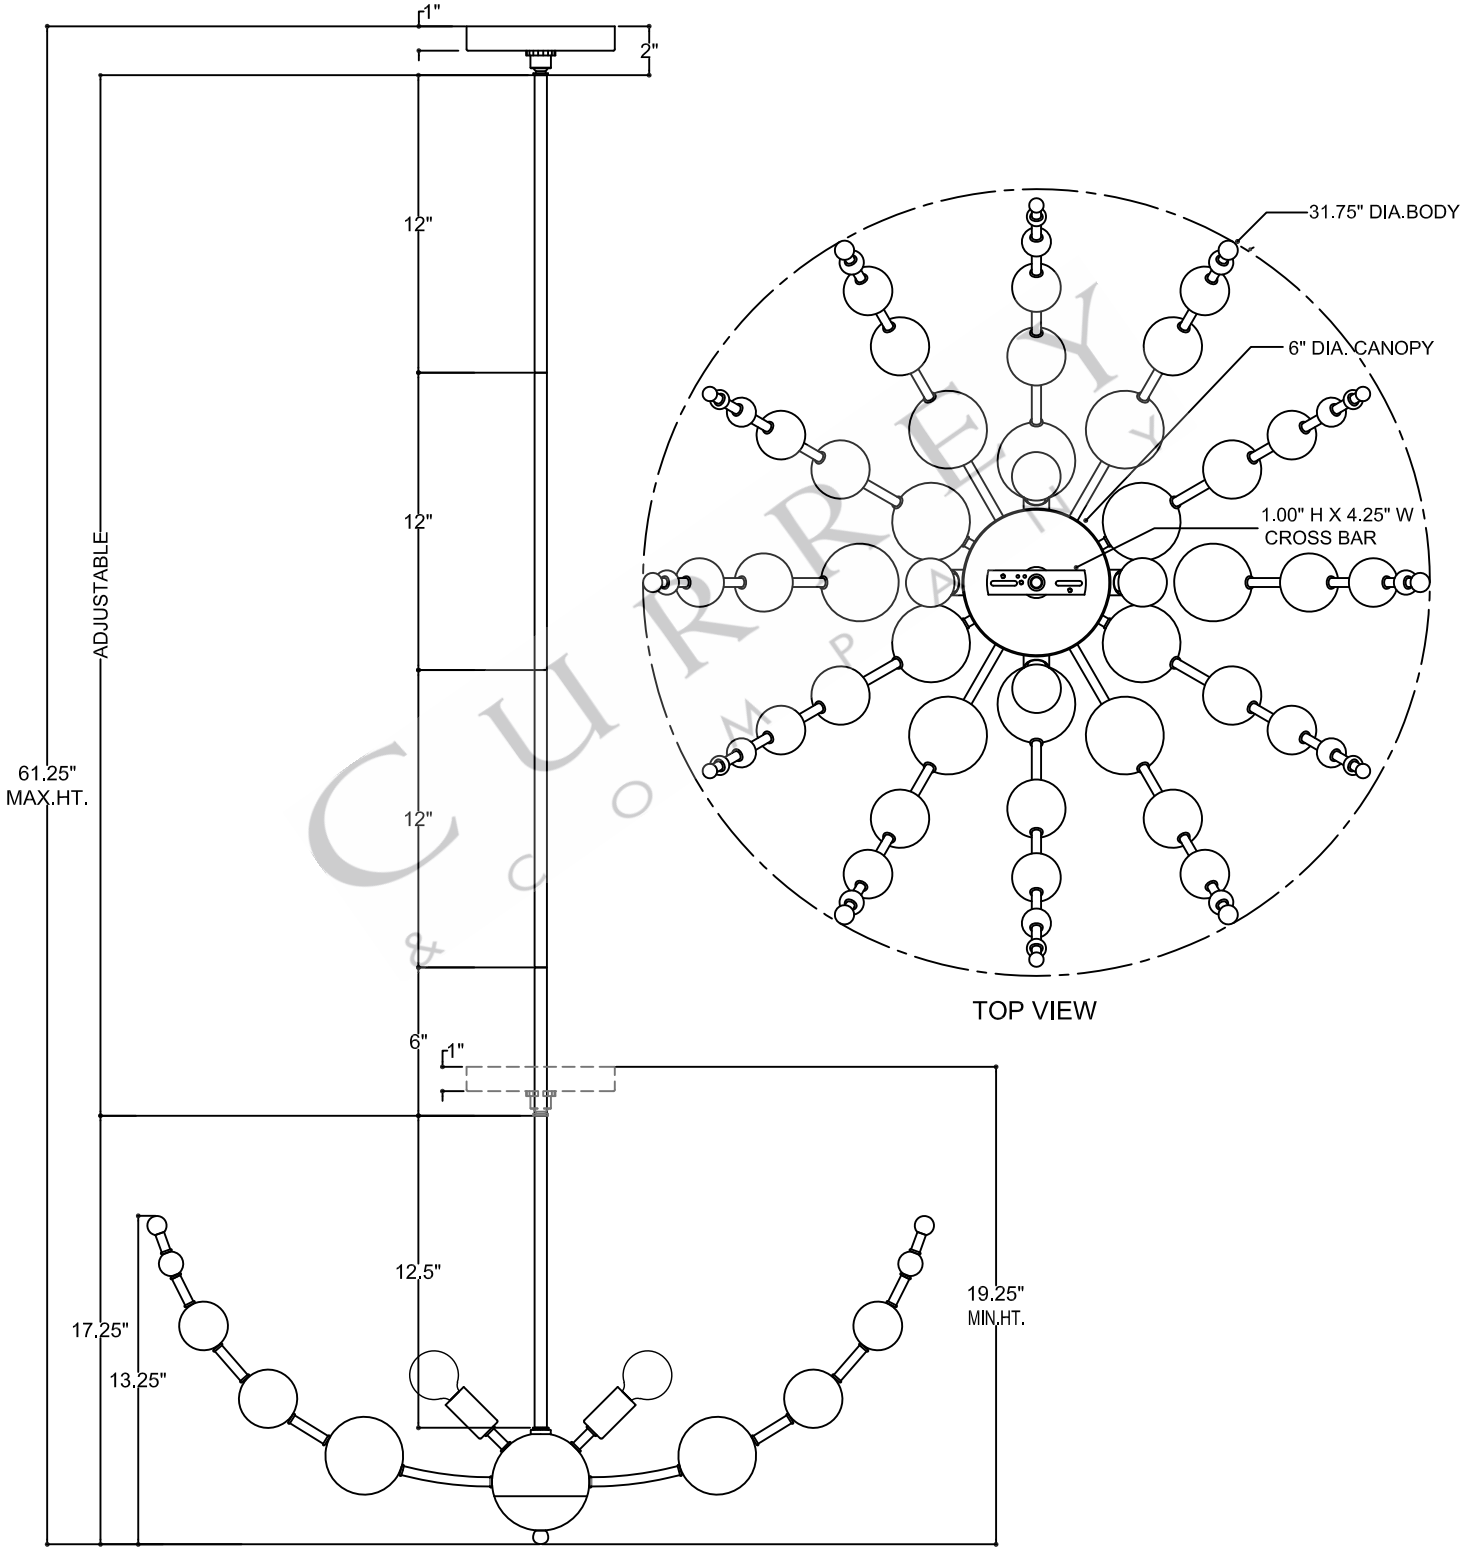

CANOPY DETAIL

TOP VIEW

FRONT VIEW

9000-0954

ALL WORK © 2022 CURREY & COMPANY