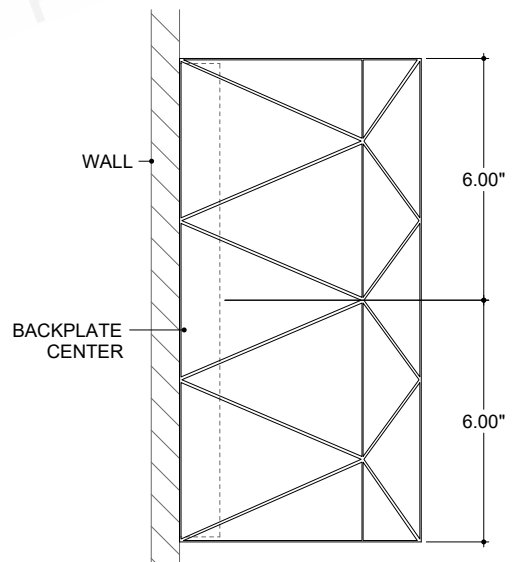

ITEM: 5000-0270

Overall Dimensions

Height: 12"  
Width: 12"  
Depth: 6"

TOP VIEW

FRONT VIEW

SIDE VIEW