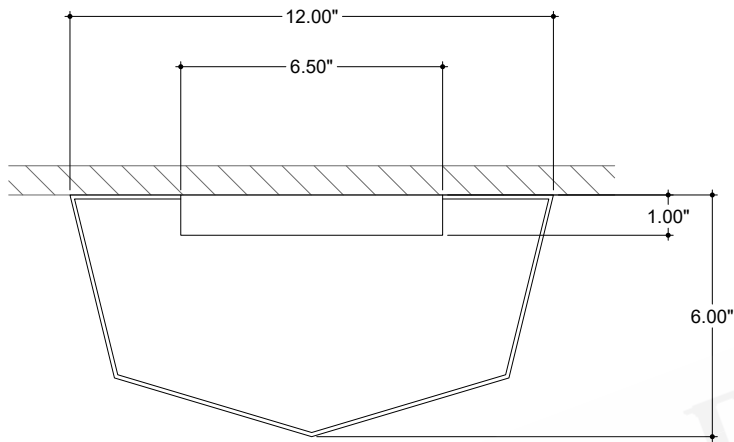

ITEM: 5000-0270

Overall Dimensions

Height: 12"  
Width: 12"  
Depth: 6"

TOP VIEW

FRONT VIEW

SIDE VIEW