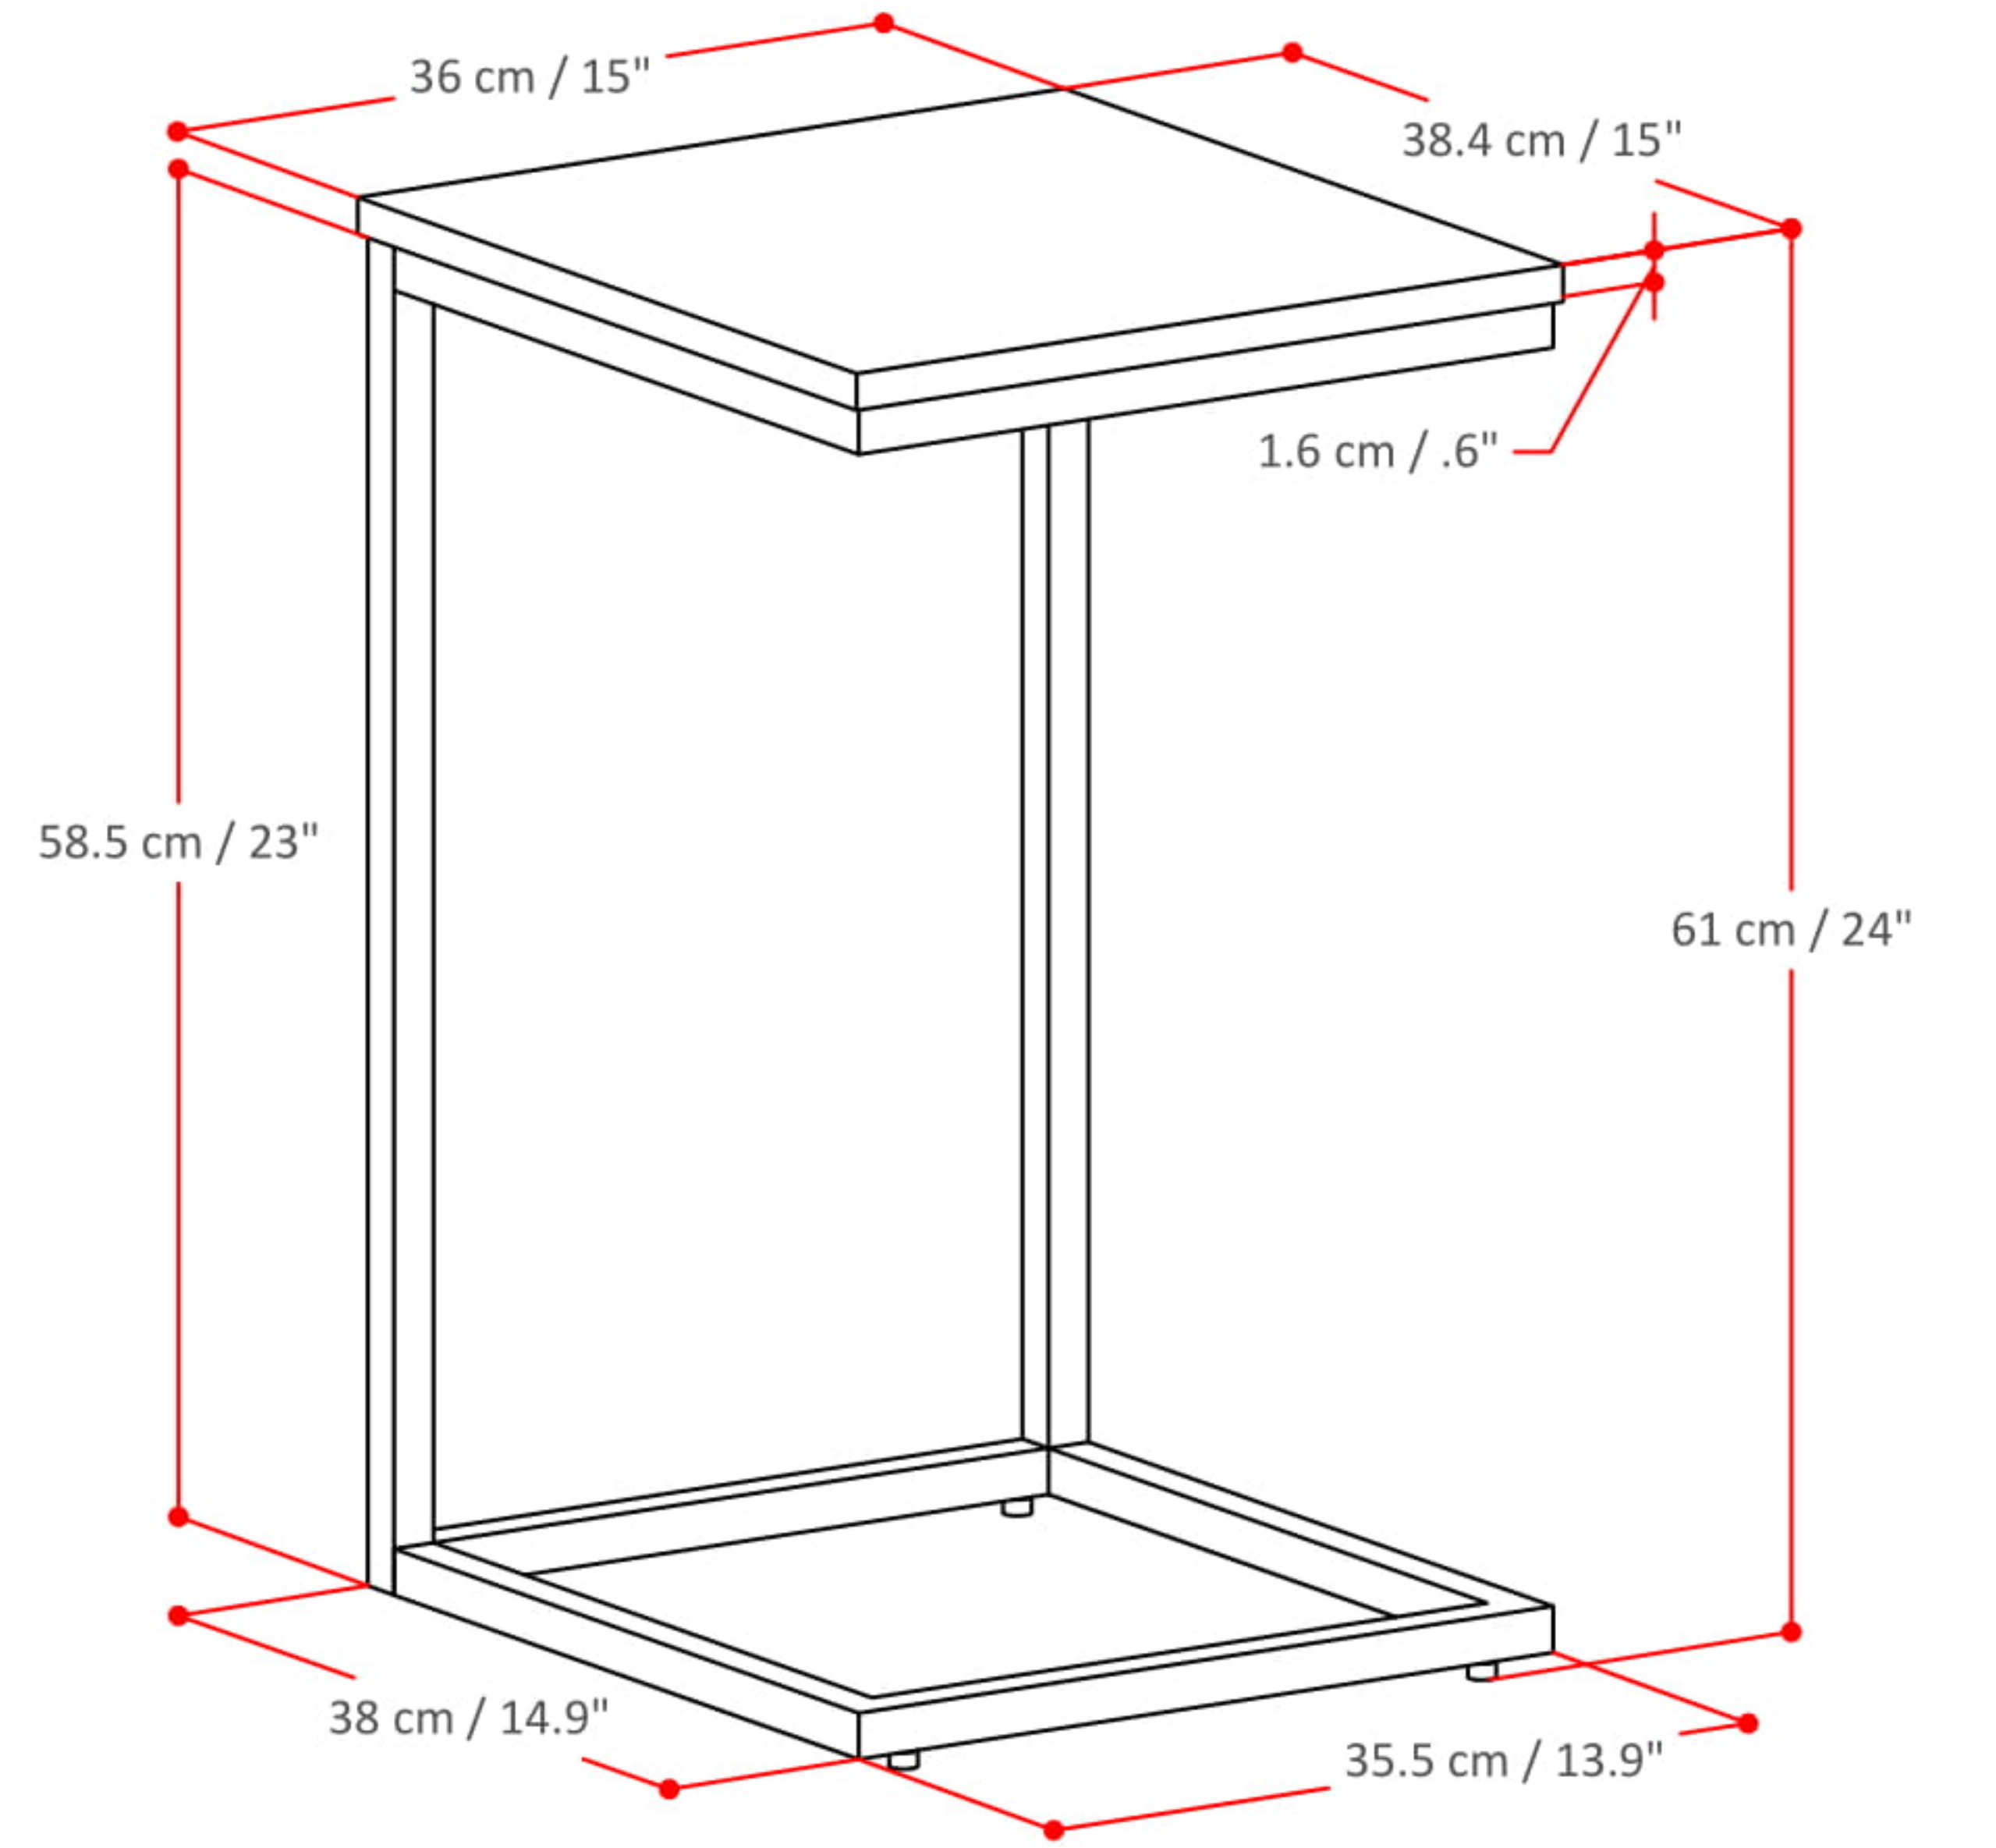

THORPE C SIDE TABLE

Net Weight- 10.5 (lb)