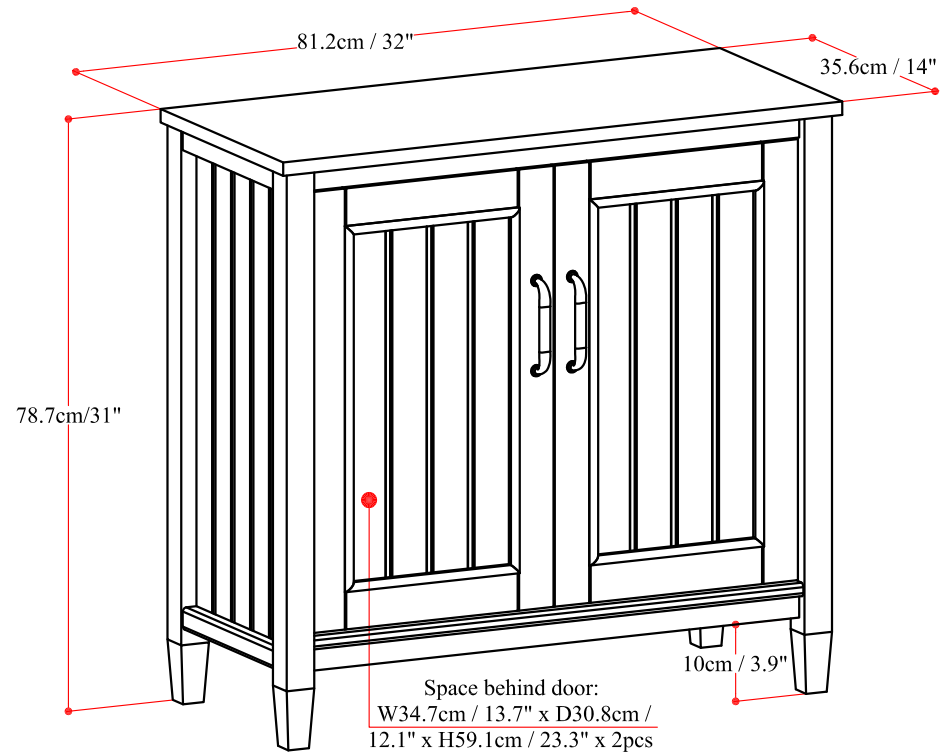

LEV LOW STORAGE CABINET

Net Weight : 44 (lb)