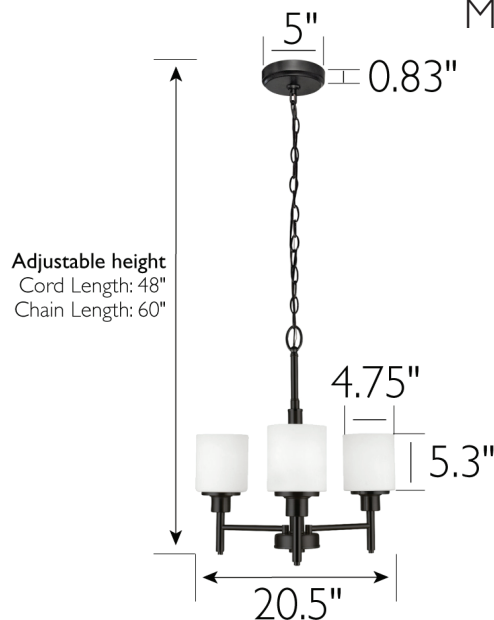

Aubrey 3-Light Chandelier

Matte Black

SPECIFICATIONS

MOUNTING:	Chandelier	LED BRIGHTNESS (LUMENS):	N/A
SLOPED CEILING ADAPTABLE:	No	LED COLOR CORRELATED TEMPERATURE (CCT):	N/A
LAMP TYPE 1:	Incandescent	LED COLOR RENDERING INDEX (CRI):	N/A
BULB INCLUDED:	No	LED EFFICACY:	N/A
WATTS PER BULB:	60W	LED AVERAGE RATED LIFE:	N/A
TOTAL WATTAGE:	180W	ENERGY EFFICIENT:	No
DIMMABLE:	Yes	LIGHTING AMPS:	1.5
MATERIAL CONSTRUCTION:	Steel	VOLTAGE:	120V
ASSEMBLED DIMENSIONS:	20.88" H x 20.5" L x 20.5" D		
WEIGHT:	8.79 lbs.		
BACKPLATE DIMENSIONS:	N/A		
CANOPY/PLATE DIMENSIONS:	0.83" H x 5" W x 5" D		
GLASS/SHADE DIMENSIONS:	5.3" H x 4.75" L x 4.75" D		
GLASS/SHADE MATERIAL:	Glass		
GLASS/SHADE TYPE:	Frosted		
GLASS/SHADE COLOR:	White		