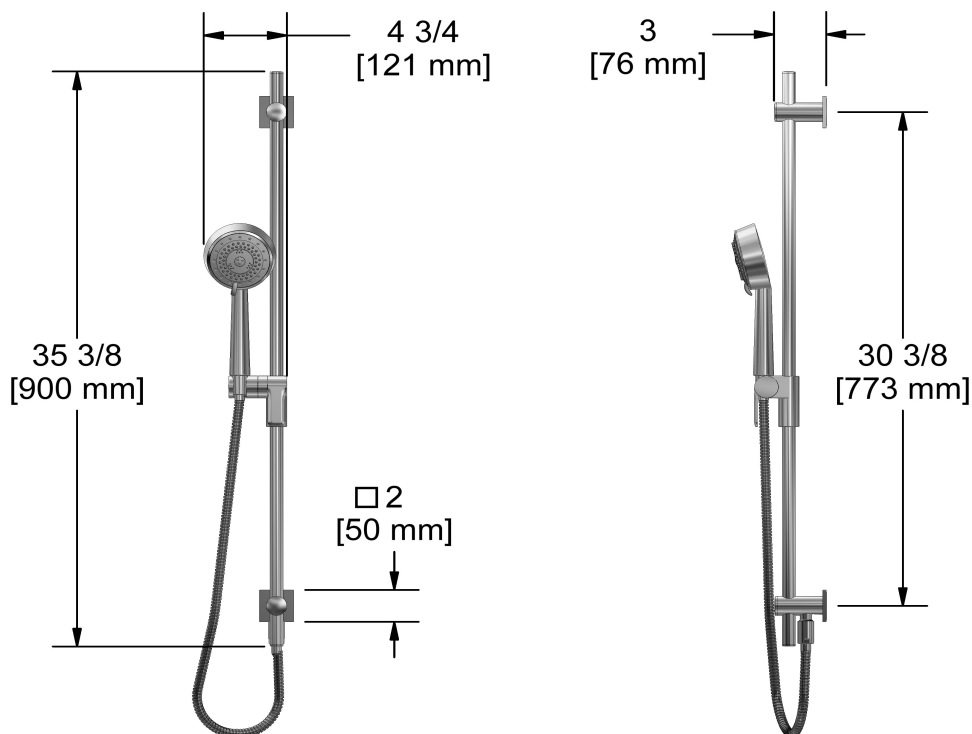

Certifications

- CSA B125.1
- ASME A112.18.1
- CMR248 Approval

Sizes, models and finishes may differ from those presented.

Warranty

This **Riobel Inc.** product you have purchased carries a Limited Lifetime Warranty on the chrome, PVD finish, blacks and all working parts and is guaranteed from the initial purchase date against all manufacturing defects. All other finishes, including plastic components, are guaranteed for one year. All electric and/or electronic parts are covered by a 5-year limited warranty.

Customer Service

Ontario, West Canada : 888-287-5354 Quebec, Maritimes, United States : 866-473-8442

2020.11.07