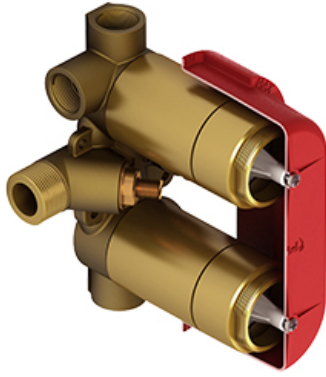

4-way Type T/P 3/4" coaxial valve rough
R46

Specifications

Descriptions

- Rough only
- 3/4" inlet male NPT
- Must be supplied with minimum 3/4" PEX , 3/4" EXPANSION PEX or 1/2" copper
- Four 1/2" outlets female NPT
- Service valves
- Test cap
- TXX46XX or TXX88XX trim required to complete

Available colors

- :

Certifications

- CSA B125.1
- ASME A112.18.1
- ASSE 1016
- CMR248 Approval

UPC®

Sizes, models and finishes may differ from those presented.

Warranty

This **Riobel Inc.** product you have purchased carries a Limited Lifetime Warranty on the chrome, PVD finish, blacks and all working parts and is guaranteed from the initial purchase date against all manufacturing defects. All other finishes, including plastic components, are guaranteed for one year. All electric and/or electronic parts are covered by a 5-year limited warranty.

Customer Service

Ontario, West Canada : 888-287-5354 Quebec, Maritimes, United States : 866-473-8442