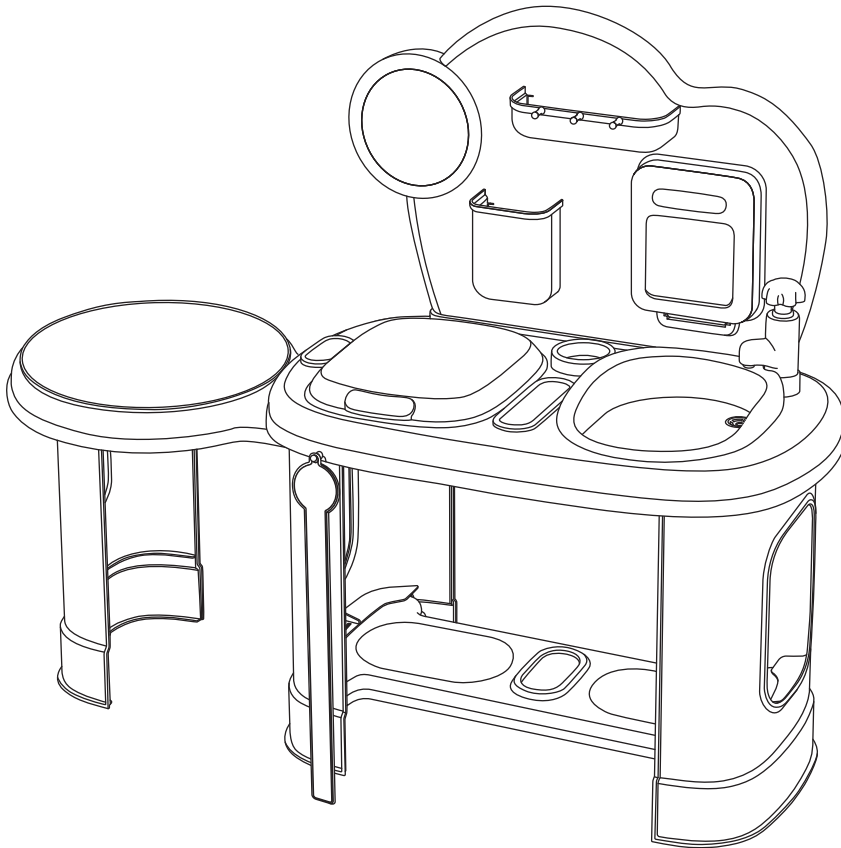

LITTLE DOCTOR VETERINARIAN PLAYSET STZ-7651

Review all assembly and care information before using this product. Save this manual for future reference.
Assemble components on a soft, clean surface to avoid damaging the finish.

Inspect packaging to ensure all parts are accounted for before disposing of packing materials.
Save the packing slip.

No.	PARTS	QTY.
A	 Table Leg	2
B	 Shelf	1
C	 Side Table	1
D	 Side Table Leg	1
E	 Display Board	1
F	 Wide Tray	1
G	 Tall Tray	1
H	 Door	1
I	 Sink Table	1
J	 Faucet	1
K	 Ruler	1
L	 Accessories	1PK

ASSEMBLY

STEP 1

STEP 2

STEP 3

IMPORTANT:
Connect the faucet
water tube to the drain
beneath the sink.

STEP 4

Care & Maintenance

⚠️ WARNING: PREVENT TIP OVERS!