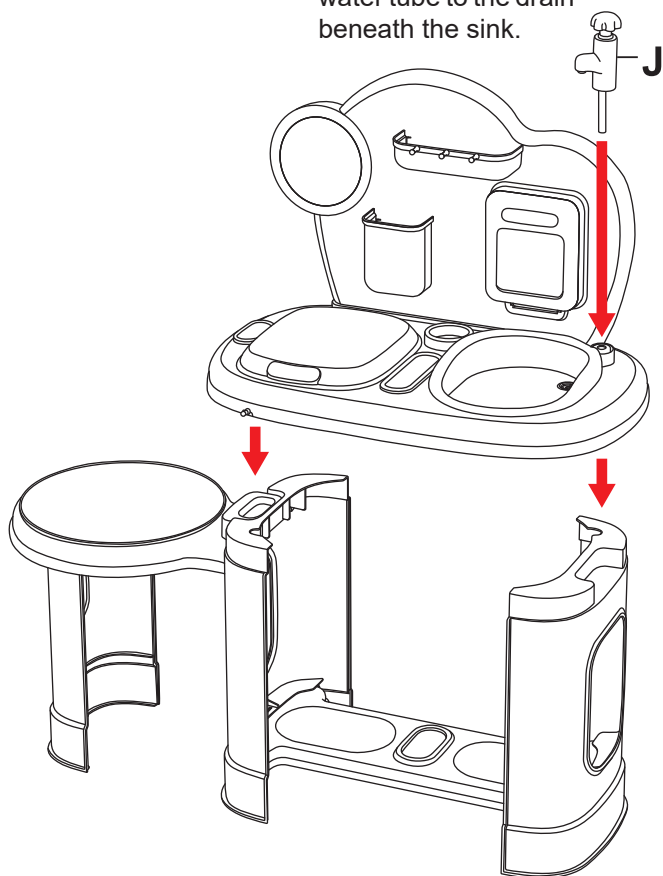

ASSEMBLY

STEP 1

STEP 2

STEP 3

IMPORTANT:
Connect the faucet
water tube to the drain
beneath the sink.

STEP 4

Care & Maintenance

⚠️ WARNING: PREVENT TIP OVERS!

- Do not allow children to pull, climb, sit, or stand on any part of the playset.
- Never place computers, televisions, or other heavy object on the playset.
- The playset must be placed on a hard, flat, and level surface.
- If placing next to a wall, we recommend applying a stabilizing strap (not included).
- The playset must be assembled as instructed.