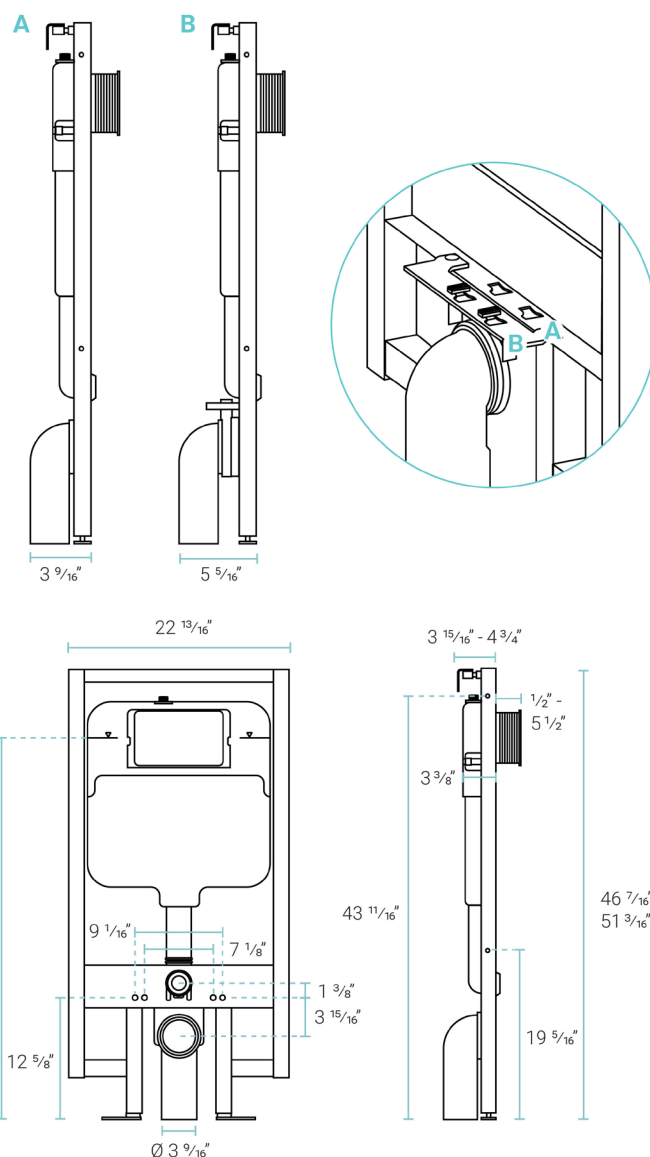

for Wall-Hung Toilet

SM-WC424

Included Parts:

- Discharge Pipe: SM-CPT24
- Flush Valve: SM-CPT31
- Flush Valve Holder: SM-CPT35
- Inlet / Outlet Pipes: SM-CPT42
- Water Tank Pipe: SM-CPT44
- Fill Valve: SM-CPT53
- Tank O-Ring: SM-CPT69
- Water Supply Line: SM-CPT70
- Inlet O-Ring: SM-CPT87
- Water Tank Pipe O-Ring: SM-CPT88
- Flush Valve Set Board: SM-CPT89
- Actuator Cover: SM-CPT90
- Fill Valve Clip: SM-CPT92
- Transmission Bracket: SM-CPT95
- Kit Pack: SM-CPT99
- Bolt Kit: SM-TPT122
- Discharge Pipe Bracket: SM-TPT24
- Discharge Pipe Clamp: SM-TPT25

Required Parts (sold separately):

- Flush Actuator Plate *
 - Wall-Hung Toilet *
- * Sold by Swiss Madison

Features:

- Saves space with concealed tank
- Strong, secure hold
- Easy tank access
- Adjustable height

Installation:

- In-wall

Specifications:

- N.W: 33.0 lb.
- L: 22 13/16" x W: 4 3/4" x H: 51 3/16"

Dual-Flush Flush Actuator SM-WC001W

Features:

- ABS material
- Dual-flush push buttons

Installation:

Specifications:

- N.W: 2.0 lb.
- L: 9 ⁵/₁₆" x W: ⁵/₁₆" x H: 6"

Included Parts:

- Flush Actuator: SM-WC001W

Compatible Parts (sold separately):

- Residential Concealed In-Wall Toilet Tank for Back-to-Wall Toilet: SM-WC324
- Commercial Concealed In-Wall Toilet Tank for Back-to-Wall Toilet: SM-WC326
- Residential Concealed In-Wall Toilet Tank for Wall-Hung Toilet: SM-WC424
- Commercial Concealed In-Wall Toilet Tank for Wall-Hung Toilet: SM-WC426