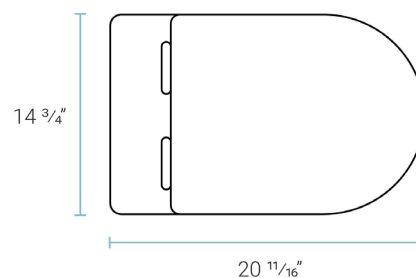

* Color & style options available

Features:

- Space saving, wall-hung design
- Elongated bowl
- Glazed ceramic
- Adjustable bowl height
- Quick-release, soft-close seat

Installation:

- Wall hung

Colors & Finishes:

- White: SM-WT450
- Matte Black: SM-WT450MB
- Matte White: SM-WT450MW

Specifications:

- N.W: 57.09 lb.
- L: 20 ¹¹/₁₆" x W: 14 ³/₄" x H: 13 ³/₈"

Fantôme M 2x4 Concealed Tank Carrier System

Swiss Madison®
well made forever

Installation:

- In-wall

Specifications:

- N.W: 33.0 lb.
- L: 22 13/16" x W: 4 3/4" x H: 51 3/16"

Dual-Flush Flush Actuator SM-WC001W

Features:

- ABS material
- Dual-flush push buttons

Installation: