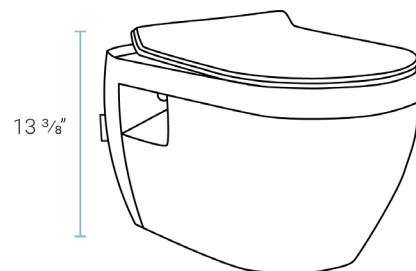

Ivy

Wall-Hung Toilet

SM-WT450

Included Parts:

- Wall-Hung Bowl: SM-WT450
- QQ Feet: SM-QQF14
- Quick-Release Seat: SM-QRS15
- Mounting Hardware: SM-CPT84

Required Components (sold separately):

- Wall Actuator: SM-WC001, SM-WC002, SM-WC003 *
- In-Wall Tank Carrier System: SM-WC424, SM-WC426

* Color & style options available

Features:

- Space saving, wall-hung design
- Elongated bowl
- Glazed ceramic
- Adjustable bowl height
- Quick-release, soft-close seat

Installation:

- Wall hung

Colors & Finishes:

- White: SM-WT450
- Matte Black: SM-WT450MB
- Matte White: SM-WT450MW

Specifications:

- N.W: 57.09 lb.
- L: 20 ¹¹/₁₆" x W: 14 ³/₄" x H: 13 ³/₈"

Fantôme M 2x4 Concealed Tank Carrier System

Swiss Madison®
well made forever