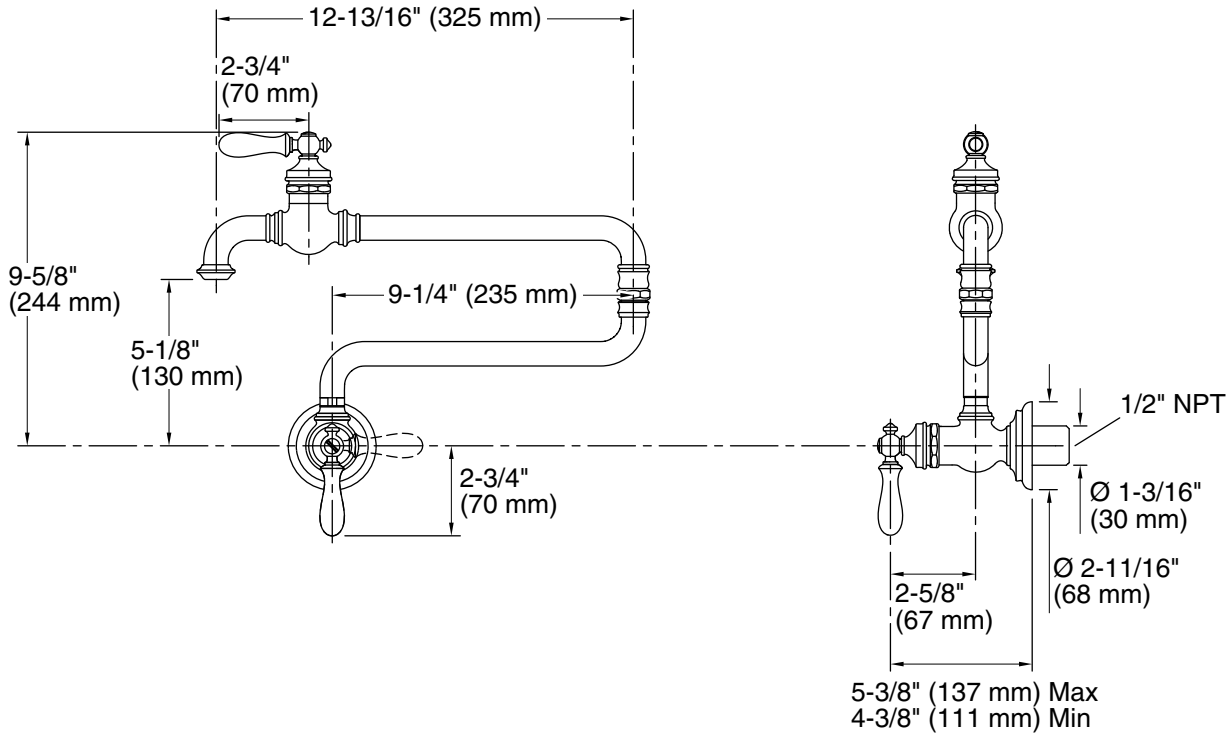

Features

- KOHLER® ceramic disc valves exceed industry longevity standards for a lifetime of durable performance
- Articulating spout with 360° rotation offers superior clearance for filling pots on cooktops and ranges
- Single lever handle with main lever shutoff
- 3.2 gpm (12.1 lpm) @ 60 psi (4.1 bar)
- Coordinates with other Artifacts kitchen products

Technical Information

All product dimensions are nominal.

Faucet flow rate: 3.2 gal/min (12.1 l/min)

Spout:

Spout reach: 22" (559 mm)

Notes

Install this product according to the installation instructions.