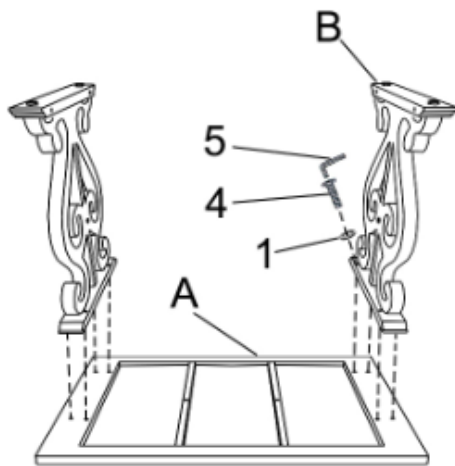

ASSEMBLY INSTRUCTIONS

ITEM NO: 215808

Parts required

1		Flat washer	Φ8MM	16pcs
2		Bolt	Φ8*30MML	4pcs
3		Bolt	Φ8*40MML	4pcs
4		Bolt	Φ8*50MML	8pcs
5		Allen wrench		1pc

A		1pc
B		2pcs
C		1pc
D		2pcs

1.

2.

3.