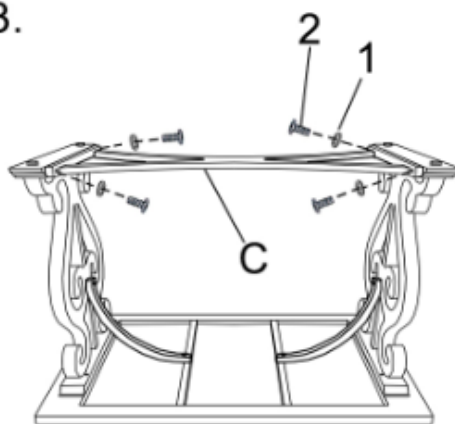

ASSEMBLY INSTRUCTIONS

ITEM NO: 215808

Parts required

1		Flat washer	Φ8MM	16pcs
2		Bolt	Φ8*30MML	4pcs
3		Bolt	Φ8*40MML	4pcs
4		Bolt	Φ8*50MML	8pcs
5		Allen wrench		1pc

A		1pc
B		2pcs
C		1pc
D		2pcs

1.

2.

3.