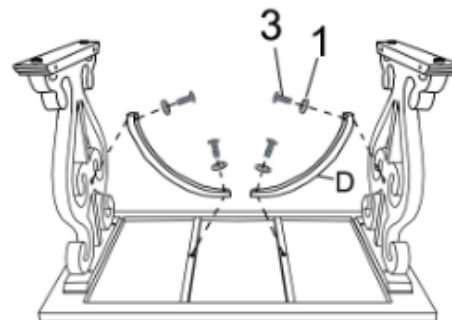

ASSEMBLY INSTRUCTIONS

ITEM NO: 215808

Parts required

1		Flat washer	Φ8MM	16pcs
2		Bolt	Φ8*30MML	4pcs
3		Bolt	Φ8*40MML	4pcs
4		Bolt	Φ8*50MML	8pcs
5		Allen wrench		1pc

A		1pc
B		2pcs
C		1pc
D		2pcs

1.

2.

3.