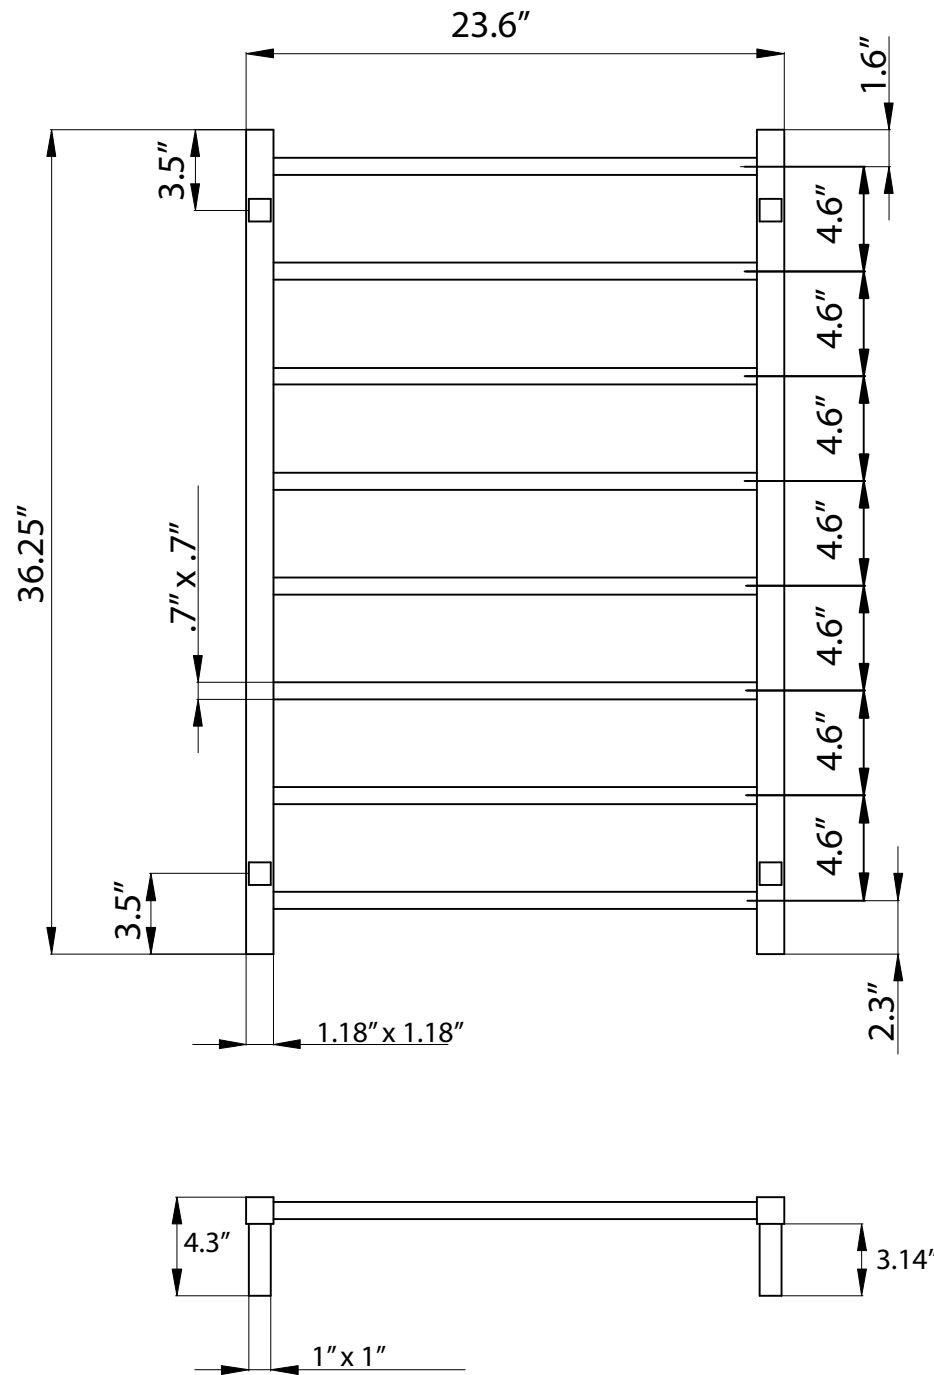

ANZZI™

TW-AZ026

Wall Mounted
Towel Warmer

Wall Plug-In, 72" cord

8 Bars

www.ANZZI.com
1-844-44-ANZZI

Perfection is our Tradition™