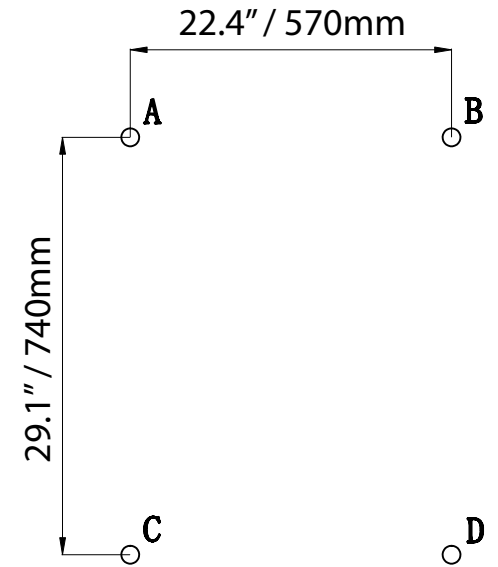

ANZZI™

TW-AZ026

Wall Mounted
Towel Warmer

Wall Plug-In, 72" cord

8 Bars

www.ANZZI.com
1-844-44-ANZZI

Perfection is our Tradition™