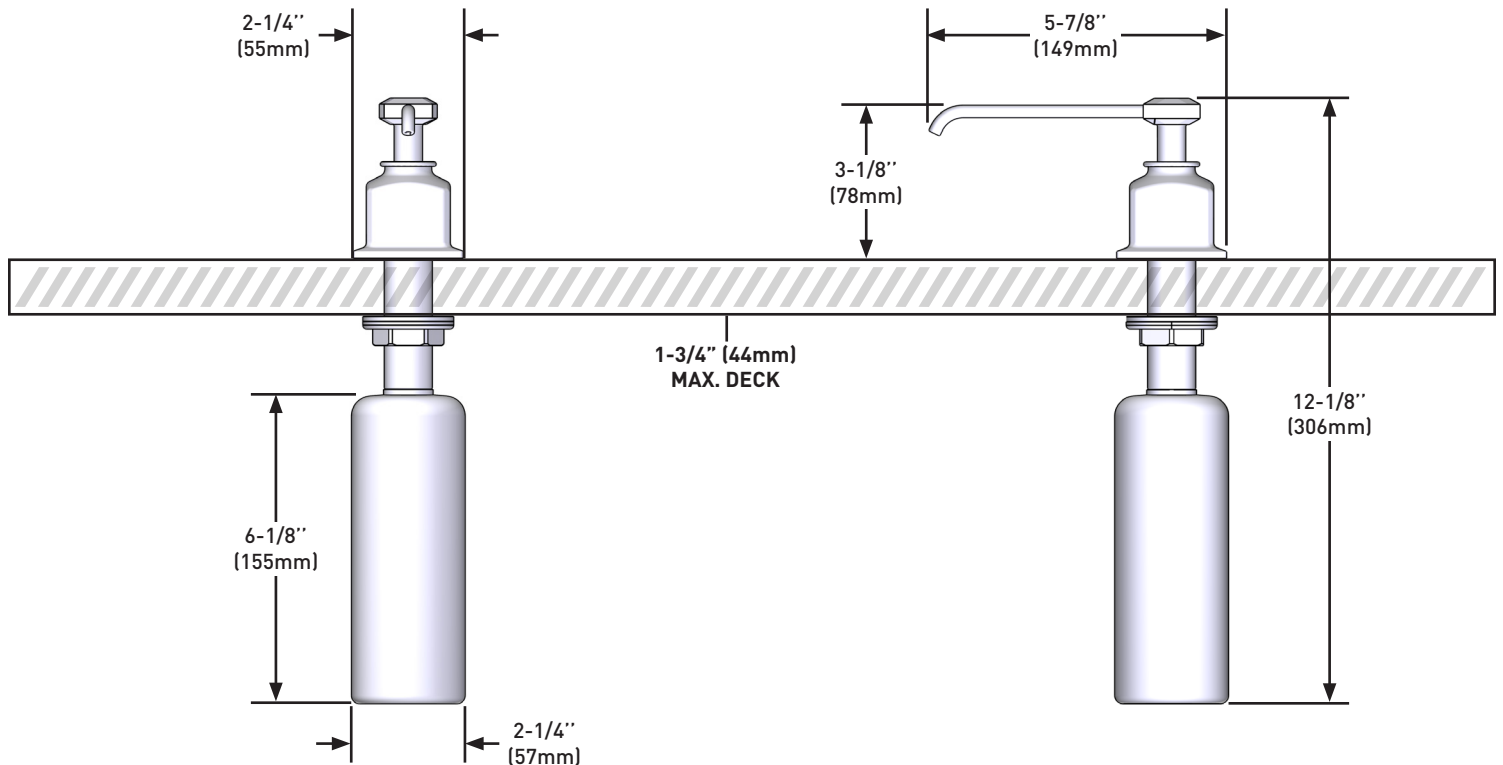

For warranty or additional information, contact:

U.S.A.
houseofrohl.com/support
1-800-777-9762

QUEBEC / MARITIMES / WESTERN CANADA
houseofrohl.ca/support
1-866-473-8442

ONTARIO
houseofrohl.ca/support
1-800-287-5354