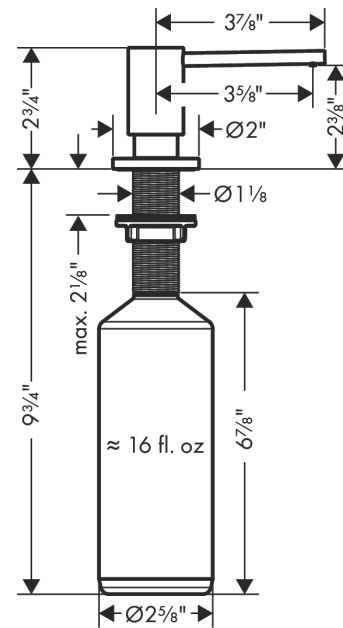

Soap Dispenser, Focus

Finishes : **chrome** Part no. : **40438001**

Description

Features

- Metal
- Bottle capacity 16 oz
- 2 1/8" maximum counter depth

Item details

List Price \$ 62.00

Compliance

Product image

Scale drawing

Soap Dispenser, Focus

Finishes : **chrome** Part no. : **40438001**

Exploded drawing

Year of production: >01/19