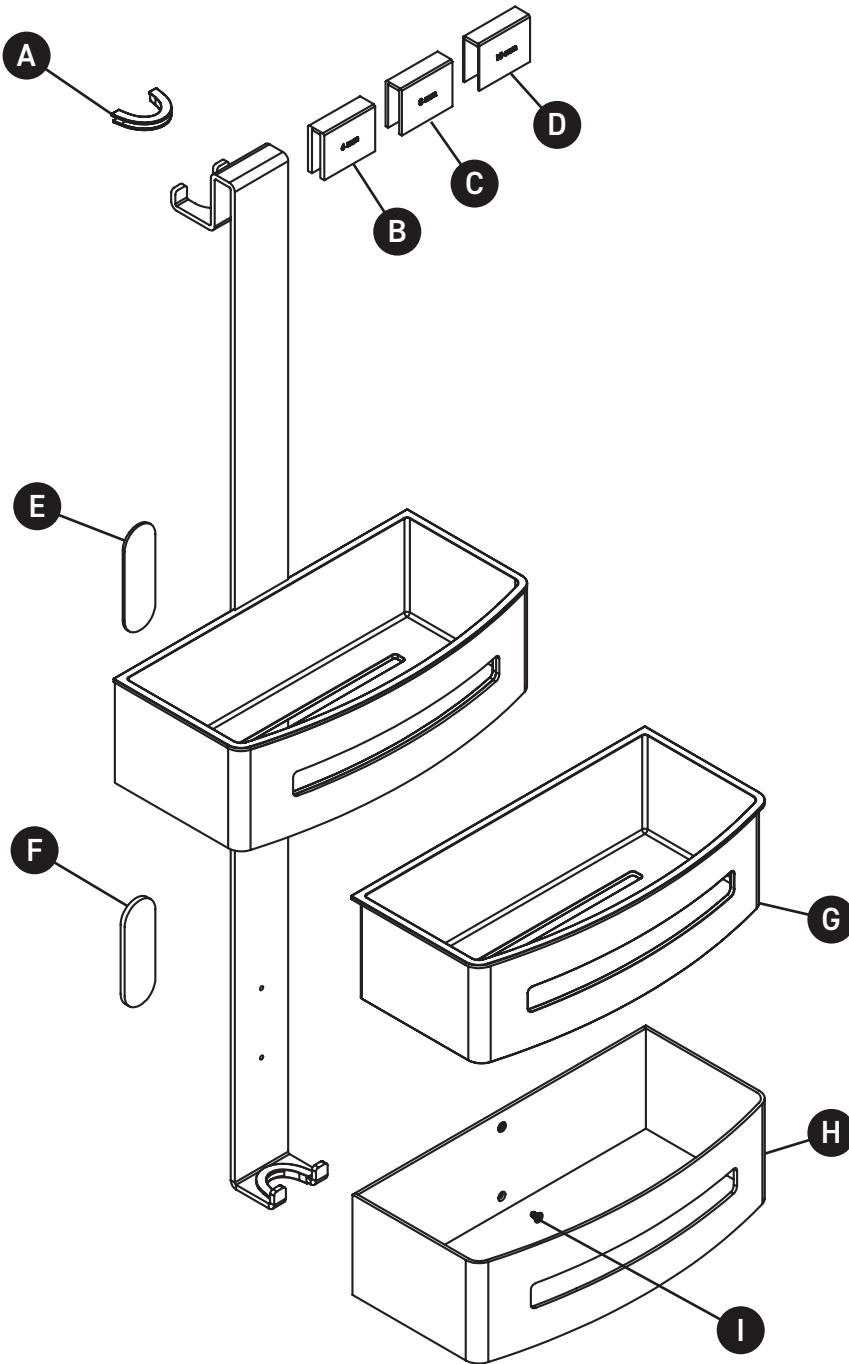

ORDER BY PART NUMBER

ILLUSTRATED PARTS

222

Double Basket for Shower Door

ID	Kit Number	Finish
A	049-304	N/A
B	049-310	N/A
C	049-308	N/A
D	049-306	N/A
E	302-809	N/A
F	302-808	N/A
G*	043-004	See below
H*	043-303	See below
I	150-050	N/A

*Finish Determined by Suffix

Finish	Description
CBK	Chrome and Black
CW	Chrome and White

For warranty or additional information, contact:

U.S.A.
houseofrohl.com/support
1-800-777-9762

QUEBEC / MARITIMES / WESTERN CANADA
QUÉBEC / MARITIMES / OUEST CANADIEN
QUEBEC / MARITIMOS / CANADA OCCIDENTAL
houseofrohl.ca/support
1-866-473-8442

ONTARIO
houseofrohl.ca/support
1-800-287-5354