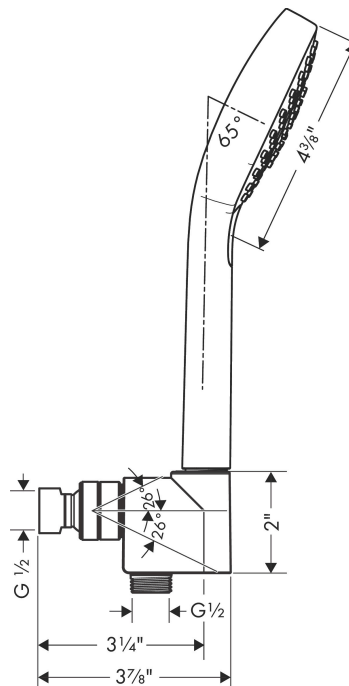

Brand	hansgrohe
Art. Name	Croma Select E Handshower Set 110 3-Jet, 2.5 GPM
Art. Nr.	04937820
Surface	brushed nickel
Pos.	1

Product Picture

Drawing

Technology

Features

- Consists of: Handshower, Handshower holder, Handshower hose
- Spray modes: SoftRain, IntenseRain, Pulsating Massage
- Select button for comfortable alternation of spray modes
- wall supports of plastic