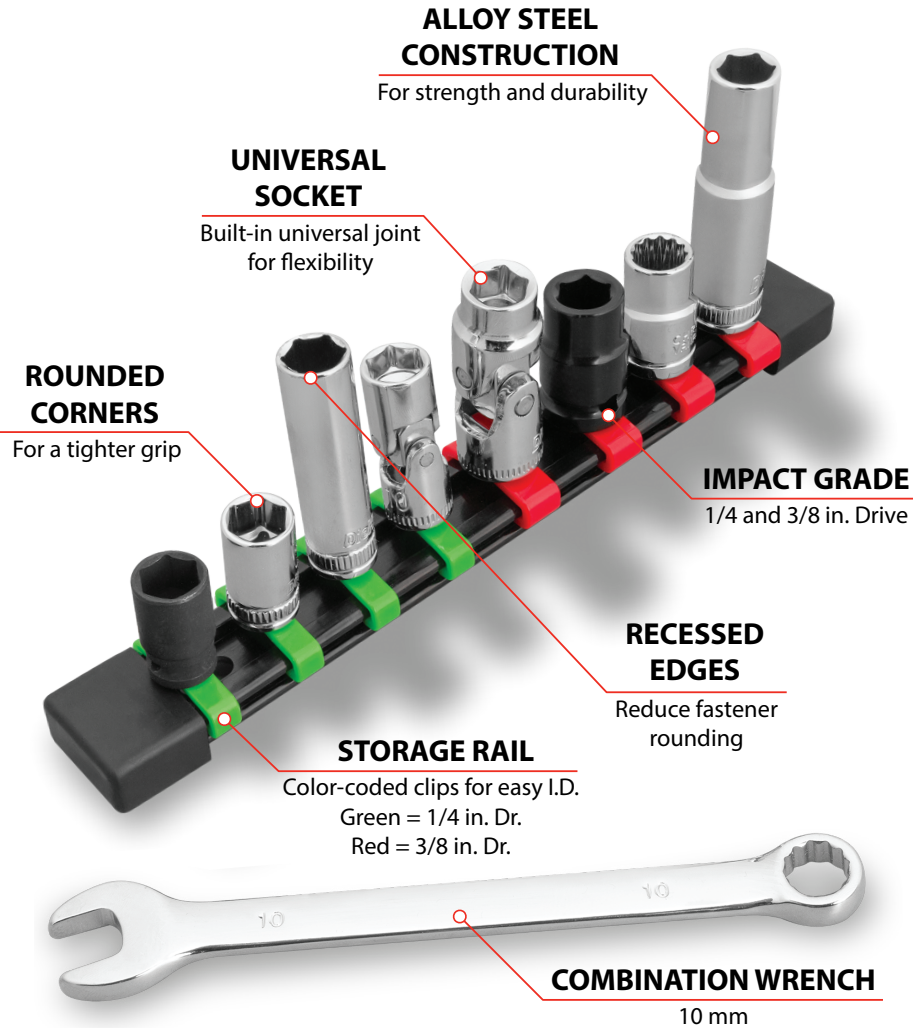

9 PC. MASTER 10MM SOCKET & WRENCH SET

Item #	Inner	Master	UPC	Packaging
W39001	6	36	039564147654	Carded

- Nine different versions of the most popular size socket/wrench on the market
- Features deep and shallow wall, universal, impact in assorted 1/4 in. and 3/8 in. drive sizes, and a combination wrench
- Chrome vanadium alloy steel construction for strength and durability
- Large size markings for easy identification
- Rounded corners for a tighter grip and recessed edges that reduce fastener rounding

- Polished nickel chrome and black phosphate finishes resist corrosion
- Storage rail with color-coded clips for quick identification
- Includes: 1/4 in. Dr. 10 mm 6 pt. socket 1/4 in. Dr. 10 mm 6 pt. impact socket, 1/4 in. Dr. 10 mm 6 pt. deep wall socket; 1/4 in. Dr. 6 pt. universal socket, 3/8 in. Dr. 10 mm 12 pt. socket, 3/8 in. Dr. 6 pt. universal socket, 3/8 in. Dr. 10 mm 6 pt. impact socket, 3/8 in. Dr. 10 mm 6 pt. deep wall socket, 10 mm combination wrench