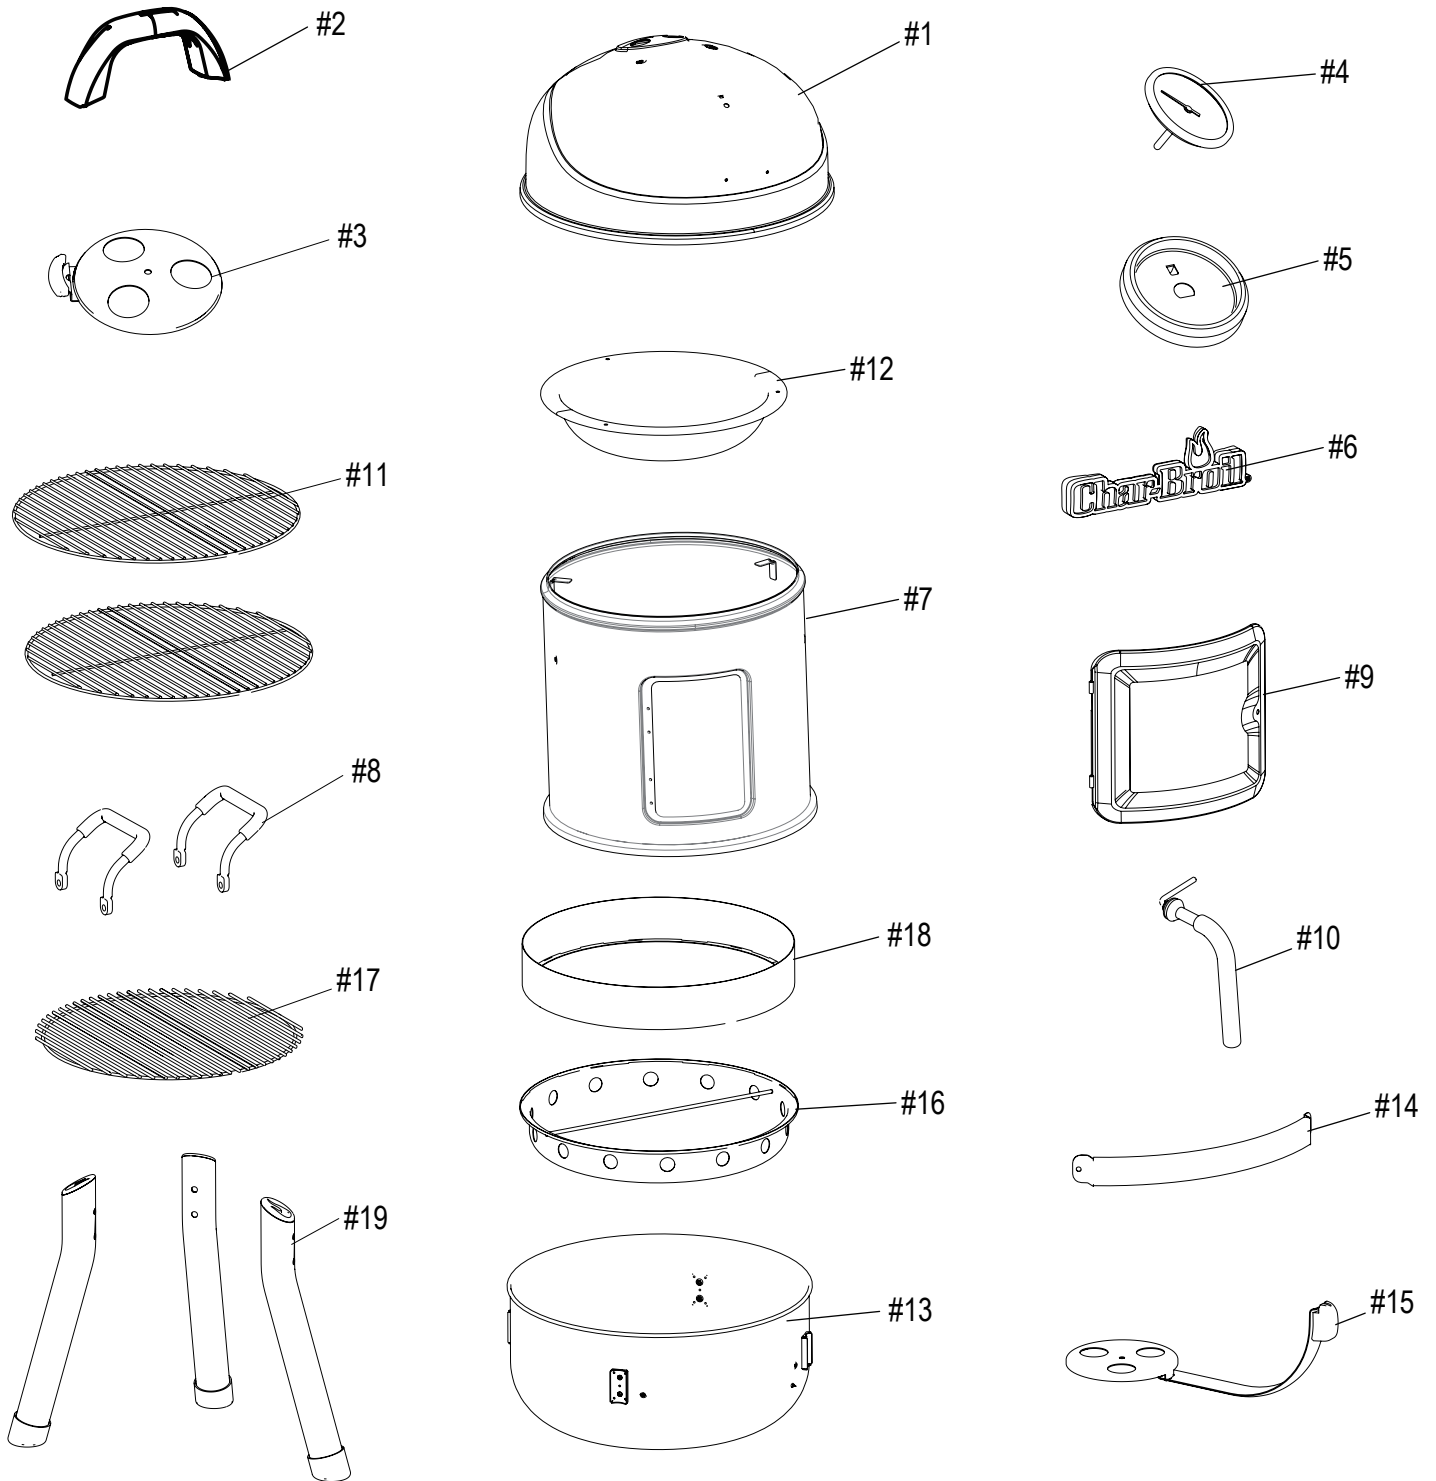

# PARTS DIAGRAM

NOTE: Some grill parts shown in the assembly steps may differ slightly in appearance from those on your particular grill model. However, the method of assembly remains the same.

## PARTS LIST

Key	Qty	Description
1	1	LID
2	1	HANDLE, F/ LID
3	1	DAMPER ASSY, F/ LID
4	1	TEMPERATURE GAUGE
5	1	BEZEL, F/ TEMPERATURE GAUGE
6	1	LOGO PLATE
7	1	COOKING CHAMBER
8	2	SIDE LIFT HANDLE
9	1	ACCESS DOOR
10	1	DOOR HANDLE
11	2	COOKING GRATE
12	1	WATER PAN
13	1	BOTTOM CHAMBER
14	1	DAMPER CONTROL BRACKET
15	1	DAMPER ASSY, F/ BOTTOM
16	1	ASH PAN
17	1	CHARCOAL GRATE
18	1	GRATE RING
19	3	LEG ASSEMBLY