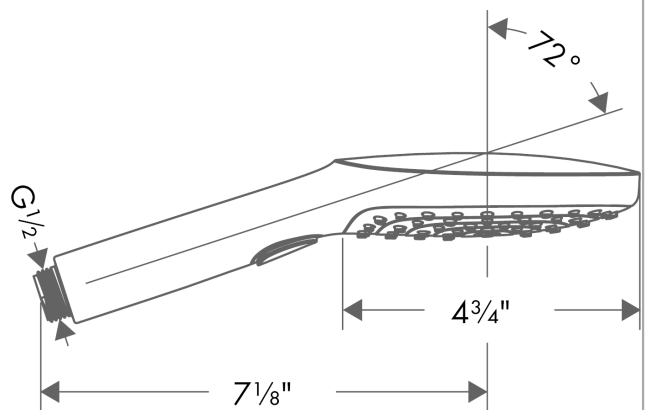

Raindance Select E
Handshower 120 3-Jet, 2.0 GPM
 Finishes : **chrome** Part no. : **04528000**

Description

Features

- Select button for comfortable alternation of spray modes
- 78 no-clog spray channels
- Spray modes: RainAir, Rain, Whirl
- Flow: 2.0 GPM (7.6 L/Min)
- Fully-finished matching spray face

Item details

List Price \$ 152.00

Technology

Compliance

Product image

Scale drawing

Raindance Select E
Handshower 120 3-Jet, 2.0 GPM
Finishes : **chrome** Part no. : **04528000**

Exploded drawing

Year of production: >01/14

Raindance Select E
Handshower 120 3-Jet, 2.0 GPM
 Finishes : **chrome** Part no. : **04528000**

Spare parts list

Year of production: >01/14

Pos.	Description	Part no.	Price	PU
1	filter packing	94246000	-	1